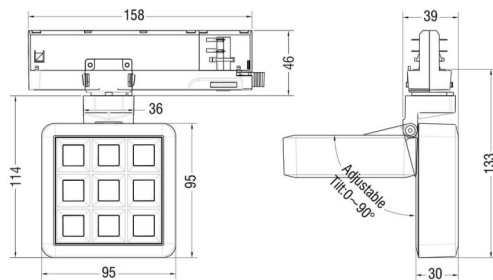

MATRIX 3X3

Lavov tracklight from the family MATRIX with a power of 15,35W, CRI 90 and CCT 4000K, 23,8 degrees beam angle. With a total lumen output of 1308,6lm, and a luminous efficacy of 85,25lm/W. Made in Die Cast Aluminum and finished in Grey color. DALI driver.

Scheme

Item code	86.T018.1423.03
Product type	Indoor
Category	Tracklights
Family	MATRIX
Subfamily	MATRIX 3X3
Pictograms	

Product	
Real power (W)	15.35
Real luminous flux (Lm)	1308.5999999999999
Luminous efficiency (Lm/W)	85.25
Beam angle (º)	23.8
Life time (h)	50000 h L80B10
IP	20
Electrical class insulation	Clas II
Colour	Grey
Chip Brand	OSRAM
Control gear included	Yes
Control gear	DALI
Flicker Free	Yes
Light source	LED
Type of LED	COB
Colour temperature (K)	4000
Colour consistency (SDCM)	SDCM<3
CRI	90