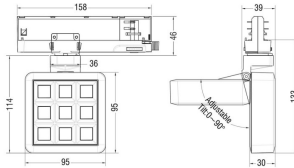

### MATRIX 3X3

Lavov tracklight from the family MATRIX with a power of 14,82W, CRI 90 and CCT 4000K, 40,3 degrees beam angle. With a total lumen output of 1179lm, and a luminous efficacy of 79,55lm/W. Made in Die Cast Aluminum and finished in White color. ON/OFF driver.

### Scheme

<b>Product</b>	
<b>Real power (W)</b>	<b>14.82</b>
<b>Real luminous flux (Lm)</b>	<b>1179</b>
<b>Luminous efficiency (Lm/W)</b>	<b>79.55</b>
<b>Beam angle (°)</b>	<b>40.299999999999997</b>
<b>Life time (h)</b>	<b>50000 h L80B10</b>
<b>IP</b>	<b>20</b>
<b>Electrical class insulation</b>	<b>Clas II</b>
<b>Colour</b>	<b>White</b>
<b>Chip Brand</b>	<b>OSRAM</b>
<b>Control gear included</b>	<b>Yes</b>
<b>Control gear</b>	<b>ON/OFF</b>
<b>Flicker Free</b>	<b>Yes</b>
<b>Light source</b>	<b>LED</b>
<b>Type of LED</b>	<b>COB</b>
<b>Colour temperature (K)</b>	<b>4000</b>
<b>Colour consistency (SDCM)</b>	<b>SDCM&lt;3</b>
<b>CRI</b>	<b>90</b>