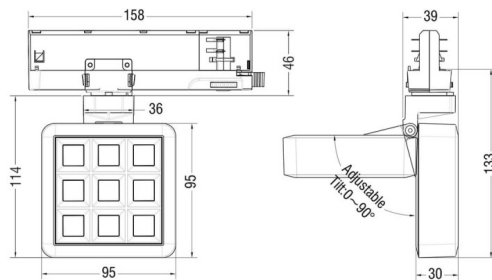

MATRIX 3X3

Lavov tracklight from the family MATRIX with a power of 14,82W, CRI 90 and CCT 4000K, 40,3 degrees beam angle. With a total lumen output of 1179lm, and a luminous efficacy of 79,55lm/W. Made in Die Cast Aluminum and finished in White color. ON/OFF driver.

Scheme

Item code	86.T018.1431.01
Product type	Indoor
Category	Tracklights
Family	MATRIX
Subfamily	MATRIX 3X3
Pictograms	

Product	
Real power (W)	14.82
Real luminous flux (Lm)	1179
Luminous efficiency (Lm/W)	79.55
Beam angle (º)	40.20000000000003
Life time (h)	50000 h L80B10
IP	20
Electrical class insulation	Clas II
Colour	White
Chip Brand	OSRAM
Control gear included	Yes
Control gear	ON/OFF
Flicker Free	Yes
Light source	LED
Type of LED	COB
Colour temperature (K)	4000
Colour consistency (SDCM)	SDCM<3
CRI	90