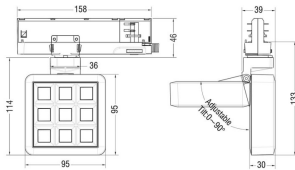

MATRIX 3X3

Lavov tracklight from the family MATRIX with a power of 14,82W, CRI 90 and CCT 4000K, 40,3 degrees beam angle. With a total lumen output of 1179lm, and a luminous efficacy of 79,55lm/W. Made in Die Cast Aluminum and finished in White color. ON/OFF driver.

Item code	86.T018.1431.01
Product type	Indoor
Category	Tracklights
Family	MATRIX
Subfamily	MATRIX 3X3
Pictograms	

Scheme

Product	
Real power (W)	14.82
Real luminous flux (Lm)	1179
Luminous efficiency (Lm/W)	79.55
Beam angle (°)	40.299999999999997
Life time (h)	50000 h L80B10
IP	20
Electrical class insulation	Clas II
Colour	White
Chip Brand	OSRAM
Control gear included	Yes
Control gear	ON/OFF
Flicker Free	Yes
Light source	LED
Type of LED	COB
Colour temperature (K)	4000
Colour consistency (SDCM)	SDCM<3
CRI	90