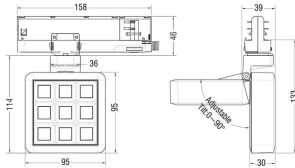

MATRIX 3X3

Lavov tracklight from the family MATRIX with a power of 14,82W, CRI 90 and CCT 4000K, 40,3 degrees beam angle. With a total lumen output of 1179lm, and a luminous efficacy of 79,55lm/W. Made in Die Cast Aluminum and finished in Black color. ON/OFF driver.

Item code	86.T018.1431.02
Product type	Indoor
Category	Tracklights
Family	MATRIX
Subfamily	MATRIX 3X3
Pictograms	

Scheme

Product	
Real power (W)	14.82
Real luminous flux (Lm)	1179
Luminous efficiency (Lm/W)	79.55
Beam angle (°)	40.299999999999997
Life time (h)	50000 h L80B10
IP	20
Electrical class insulation	Clas II
Colour	Black
Chip Brand	OSRAM
Control gear included	Yes
Control gear	ON/OFF
Flicker Free	Yes
Light source	LED
Type of LED	COB
Colour temperature (K)	4000
Colour consistency (SDCM)	SDCM<3
CRI	90