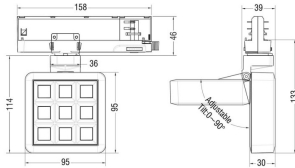

MATRIX 3X3

Lavov tracklight from the family MATRIX with a power of 14,82W, CRI 90 and CCT 4000K, 40,3 degrees beam angle. With a total lumen output of 1179lm, and a luminous efficacy of 79,55lm/W. Made in Die Cast Aluminum and finished in Grey color. ON/OFF driver.

Item code	86.T018.1431.03
Product type	Indoor
Category	Tracklights
Family	MATRIX
Subfamily	MATRIX 3X3
Pictograms	

Scheme

Product	
Real power (W)	14.82
Real luminous flux (Lm)	1179
Luminous efficiency (Lm/W)	79.55
Beam angle (°)	40.299999999999997
Life time (h)	50000 h L80B10
IP	20
Electrical class insulation	Clas II
Colour	Grey
Chip Brand	OSRAM
Control gear included	Yes
Control gear	ON/OFF
Flicker Free	Yes
Light source	LED
Type of LED	COB
Colour temperature (K)	4000
Colour consistency (SDCM)	SDCM<3
CRI	90