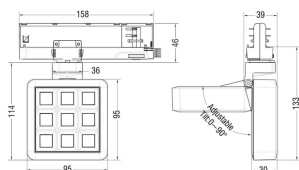

Scheme

Product

Real power (W) 14.82

Real luminous flux (Lm) 1179

Luminous efficiency (Lm/W) 79.55

Beam angle (°) 40.299999999999997

Life time (h) 50000 h L80B10

IP 20

Electrical class insulation Clas II

Colour Grey

Chip Brand OSRAM

Control gear included Yes

Control gear ON/OFF

Flicker Free Yes

Light source LED

Type of LED COB

Colour temperature (K) 4000

Colour consistency (SDCM) SDCM<3

CRI 90