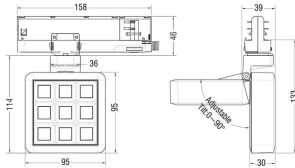

MATRIX 3X3

Lavov tracklight from the family MATRIX with a power of 14,82W, CRI 90 and CCT 4000K, 40,3 degrees beam angle. With a total lumen output of 1179lm, and a luminous efficacy of 79,55lm/W. Made in Die Cast Aluminum and finished in Grey color. ON/OFF driver.

Item code	86.T018.1431.03
Product type	Indoor
Category	Tracklights
Family	MATRIX
Subfamily	MATRIX 3X3
Pictograms	

Scheme

Product

Real power (W)	14.82
Real luminous flux (Lm)	1179
Luminous efficiency (Lm/W)	79.55
Beam angle (°)	40.299999999999997
Life time (h)	50000 h L80B10
IP	20
Electrical class insulation	Clas II
Colour	Grey
Chip Brand	OSRAM
Control gear included	Yes
Control gear	ON/OFF
Flicker Free	Yes
Light source	LED
Type of LED	COB
Colour temperature (K)	4000
Colour consistency (SDCM)	SDCM<3
CRI	90