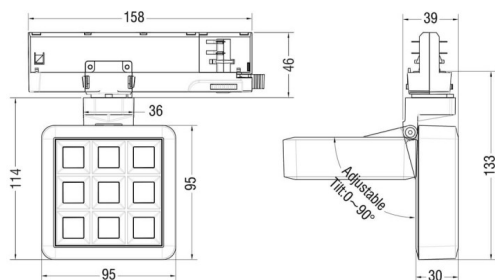

**MATRIX 3X3**

Lavov tracklight from the family MATRIX with a power of 14,82W, CRI 90 and CCT 4000K, 40,3 degrees beam angle. With a total lumen output of 1179lm, and a luminous efficacy of 79,55lm/W. Made in Die Cast Aluminum and finished in Grey color. ON/OFF driver.

**Scheme**

<b>Item code</b>	<b>86.T018.1431.03</b>
<b>Product type</b>	<b>Indoor</b>
<b>Category</b>	<b>Tracklights</b>
<b>Family</b>	<b>MATRIX</b>
<b>Subfamily</b>	<b>MATRIX 3X3</b>
<b>Pictograms</b>	