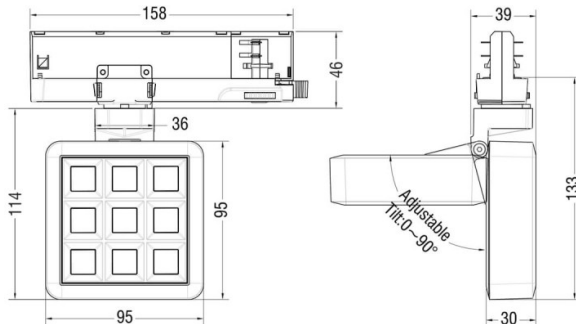

### MATRIX 3X3

Lavov tracklight from the family MATRIX with a power of 14,82W, CRI 90 and CCT 4000K, 40,3 degrees beam angle. With a total lumen output of 1179lm, and a luminous efficacy of 79,55lm/W. Made in Die Cast Aluminum and finished in Grey color. ON/OFF driver.

Item code	86.T018.1431.03
Product type	Indoor
Category	Tracklights
Family	MATRIX
Subfamily	MATRIX 3X3

### Scheme

Product	
Real power (W)	14.82
Real luminous flux (Lm)	1179
Luminous efficiency (Lm/W)	79.55
Beam angle (°)	40.2
Life time (h)	50000 h L80B10
IP	20
Electrical class insulation	Clas II
Colour	Grey
Chip Brand	OSRAM
Control gear included	Yes
Control gear	ON/OFF
Flicker Free	Yes
Light source	LED
Type of LED	COB
Colour temperature (K)	4000
Colour consistency (SDCM)	SDCM<3
CRI	90