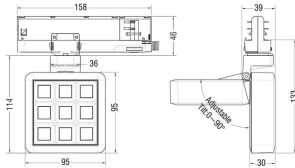

### MATRIX 3X3

Lavov tracklight from the family MATRIX with a power of 14,82W, CRI 90 and CCT 4000K, 40,3 degrees beam angle. With a total lumen output of 1179lm, and a luminous efficacy of 79,55lm/W. Made in Die Cast Aluminum and finished in White color. DALI driver.

<b>Item code</b>	<b>86.T018.1433.01</b>
<b>Product type</b>	<b>Indoor</b>
<b>Category</b>	<b>Tracklights</b>
<b>Family</b>	<b>MATRIX</b>
<b>Subfamily</b>	<b>MATRIX 3X3</b>
<b>Pictograms</b>	

### Scheme

<b>Product</b>	
<b>Real power (W)</b>	<b>14.82</b>
<b>Real luminous flux (Lm)</b>	<b>1179</b>
<b>Luminous efficiency (Lm/W)</b>	<b>79.55</b>
<b>Beam angle (°)</b>	<b>40.299999999999997</b>
<b>Life time (h)</b>	<b>50000 h L80B10</b>
<b>IP</b>	<b>20</b>
<b>Electrical class insulation</b>	<b>Clas II</b>
<b>Colour</b>	<b>White</b>
<b>Chip Brand</b>	<b>OSRAM</b>
<b>Control gear included</b>	<b>Yes</b>
<b>Control gear</b>	<b>DALI</b>
<b>Flicker Free</b>	<b>Yes</b>
<b>Light source</b>	<b>LED</b>
<b>Type of LED</b>	<b>COB</b>
<b>Colour temperature (K)</b>	<b>4000</b>
<b>Colour consistency (SDCM)</b>	<b>SDCM&lt;3</b>
<b>CRI</b>	<b>90</b>