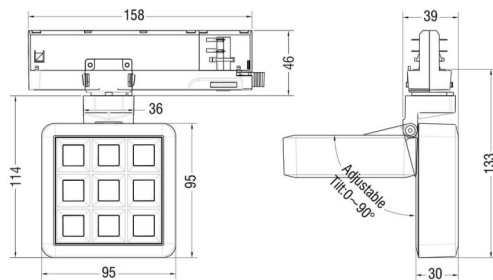

MATRIX 3X3

Lavov tracklight from the family MATRIX with a power of 14,82W, CRI 90 and CCT 4000K, 40,3 degrees beam angle. With a total lumen output of 1179lm, and a luminous efficacy of 79,55lm/W. Made in Die Cast Aluminum and finished in White color. DALI driver.

Scheme

Item code	86.T018.1433.01
Product type	Indoor
Category	Tracklights
Family	MATRIX
Subfamily	MATRIX 3X3
Pictograms	

Product	
Real power (W)	14.82
Real luminous flux (Lm)	1179
Luminous efficiency (Lm/W)	79.55
Beam angle (°)	40.20000000000003
Life time (h)	50000 h L80B10
IP	20
Electrical class insulation	Clas II
Colour	White
Chip Brand	OSRAM
Control gear included	Yes
Control gear	DALI
Flicker Free	Yes
Light source	LED
Type of LED	COB
Colour temperature (K)	4000
Colour consistency (SDCM)	SDCM3
CRI	90