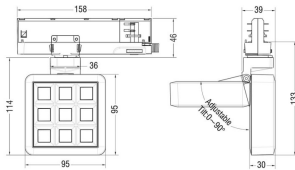

### MATRIX 3X3

Lavov tracklight from the family MATRIX with a power of 14,82W, CRI 90 and CCT 4000K, 40,3 degrees beam angle. With a total lumen output of 1179lm, and a luminous efficacy of 79,55lm/W. Made in Die Cast Aluminum and finished in Black color. DALI driver.

### Scheme

<b>Product</b>	
<b>Real power (W)</b>	<b>14.82</b>
<b>Real luminous flux (Lm)</b>	<b>1179</b>
<b>Luminous efficiency (Lm/W)</b>	<b>79.55</b>
<b>Beam angle (°)</b>	<b>40.299999999999997</b>
<b>Life time (h)</b>	<b>50000 h L80B10</b>
<b>IP</b>	<b>20</b>
<b>Electrical class insulation</b>	<b>Clas II</b>
<b>Colour</b>	<b>Black</b>
<b>Chip Brand</b>	<b>OSRAM</b>
<b>Control gear included</b>	<b>Yes</b>
<b>Control gear</b>	<b>DALI</b>
<b>Flicker Free</b>	<b>Yes</b>
<b>Light source</b>	<b>LED</b>
<b>Type of LED</b>	<b>COB</b>
<b>Colour temperature (K)</b>	<b>4000</b>
<b>Colour consistency (SDCM)</b>	<b>SDCM&lt;3</b>
<b>CRI</b>	<b>90</b>