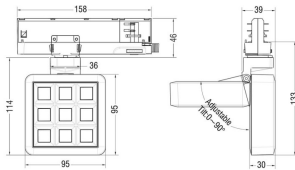

MATRIX 3X3

Lavov tracklight from the family MATRIX with a power of 14,82W, CRI 90 and CCT 4000K, 40,3 degrees beam angle. With a total lumen output of 1179lm, and a luminous efficacy of 79,55lm/W. Made in Die Cast Aluminum and finished in Black color. DALI driver.

Item code	86.T018.1433.02
Product type	Indoor
Category	Tracklights
Family	MATRIX
Subfamily	MATRIX 3X3
Pictograms	

Scheme

Product	
Real power (W)	14.82
Real luminous flux (Lm)	1179
Luminous efficiency (Lm/W)	79.55
Beam angle (°)	40.299999999999997
Life time (h)	50000 h L80B10
IP	20
Electrical class insulation	Clas II
Colour	Black
Chip Brand	OSRAM
Control gear included	Yes
Control gear	DALI
Flicker Free	Yes
Light source	LED
Type of LED	COB
Colour temperature (K)	4000
Colour consistency (SDCM)	SDCM<3
CRI	90