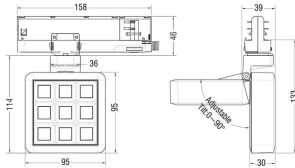

### MATRIX 3X3

Lavov tracklight from the family MATRIX with a power of 14,82W, CRI 90 and CCT 4000K, 40,3 degrees beam angle. With a total lumen output of 1179lm, and a luminous efficacy of 79,55lm/W. Made in Die Cast Aluminum and finished in Black color. DALI driver.

### Scheme

<b>Product</b>	
<b>Real power (W)</b>	<b>14.82</b>
<b>Real luminous flux (Lm)</b>	<b>1179</b>
<b>Luminous efficiency (Lm/W)</b>	<b>79.55</b>
<b>Beam angle (°)</b>	<b>40.299999999999997</b>
<b>Life time (h)</b>	<b>50000 h L80B10</b>
<b>IP</b>	<b>20</b>
<b>Electrical class insulation</b>	<b>Clas II</b>
<b>Colour</b>	<b>Black</b>
<b>Chip Brand</b>	<b>OSRAM</b>
<b>Control gear included</b>	<b>Yes</b>
<b>Control gear</b>	<b>DALI</b>
<b>Flicker Free</b>	<b>Yes</b>
<b>Light source</b>	<b>LED</b>
<b>Type of LED</b>	<b>COB</b>
<b>Colour temperature (K)</b>	<b>4000</b>
<b>Colour consistency (SDCM)</b>	<b>SDCM&lt;3</b>
<b>CRI</b>	<b>90</b>