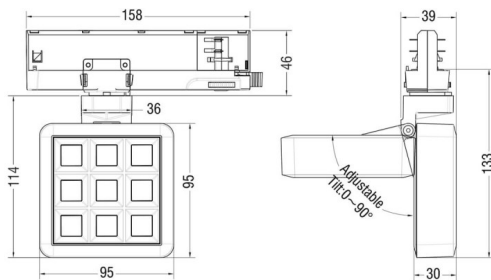

### MATRIX 3X3

Lavov tracklight from the family MATRIX with a power of 14,82W, CRI 90 and CCT 4000K, 40,3 degrees beam angle. With a total lumen output of 1179lm, and a luminous efficacy of 79,55lm/W. Made in Die Cast Aluminum and finished in Black color. DALI driver.

### Scheme

Item code	86.T018.1433.02
Product type	Indoor
Category	Tracklights
Family	MATRIX
Subfamily	MATRIX 3X3

### Pictograms

Product	
Real power (W)	14.82
Real luminous flux (Lm)	1179
Luminous efficiency (Lm/W)	79.55
Beam angle (°)	40.2
Life time (h)	50000 h L80B10
IP	20
Electrical class insulation	Clas II
Colour	Black
Chip Brand	OSRAM
Control gear included	Yes
Control gear	DALI
Flicker Free	Yes
Light source	LED
Type of LED	COB
Colour temperature (K)	4000
Colour consistency (SDCM)	SDCM<3
CRI	90