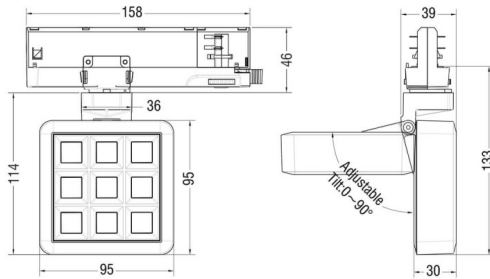

MATRIX 3X3

Lavov tracklight from the family MATRIX with a power of 14,82W, CRI 90 and CCT 4000K, 40,3 degrees beam angle. With a total lumen output of 1179lm, and a luminous efficacy of 79,55lm/W. Made in Die Cast Aluminum and finished in Black color. DALI driver.

Scheme

Item code	86.T018.1433.02
Product type	Indoor
Category	Tracklights
Family	MATRIX
Subfamily	MATRIX 3X3
Pictograms	

Product	
Real power (W)	14.82
Real luminous flux (Lm)	1179
Luminous efficiency (Lm/W)	79.55
Beam angle (°)	40.20000000000003
Life time (h)	50000 h L80B10
IP	20
Electrical class insulation	Clas II
Colour	Black
Chip Brand	OSRAM
Control gear included	Yes
Control gear	DALI
Flicker Free	Yes
Light source	LED
Type of LED	COB
Colour temperature (K)	4000
Colour consistency (SDCM)	SDCM3
CRI	90