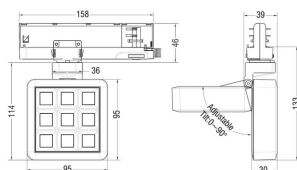

Scheme

Product

Real power (W) 14.82

Real luminous flux (Lm) 1179

Luminous efficiency (Lm/W) 79.55

Beam angle (°) 40.299999999999997

Life time (h) 50000 h L80B10

IP 20

Electrical class insulation Clas II

Colour Grey

Chip Brand OSRAM

Control gear included Yes

Control gear DALI

Flicker Free Yes

Light source LED

Type of LED COB

Colour temperature (K) 4000

Colour consistency (SDCM) SDCM<3

CRI 90