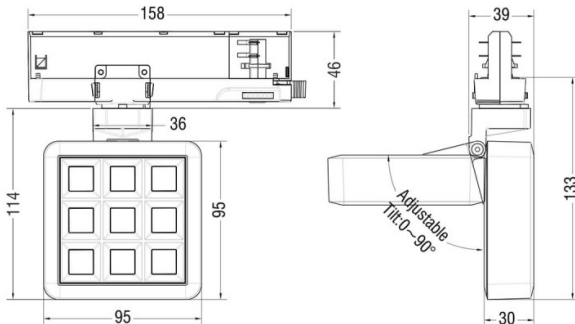

MATRIX 3X3

Lavov tracklight from the family MATRIX with a power of 14,82W, CRI 90 and CCT 4000K, 40,3 degrees beam angle. With a total lumen output of 1179lm, and a luminous efficacy of 79,55lm/W. Made in Die Cast Aluminum and finished in Grey color. DALI driver.

Item code	86.T018.1433.03
Product type	Indoor
Category	Tracklights
Family	MATRIX
Subfamily	MATRIX 3X3

Pictograms

Scheme

Product	
Real power (W)	14.82
Real luminous flux (Lm)	1179
Luminous efficiency (Lm/W)	79.55
Beam angle (°)	40.2
Life time (h)	50000 h L80B10
IP	20
Electrical class insulation	Clas II
Colour	Grey
Chip Brand	OSRAM
Control gear included	Yes
Control gear	DALI
Flicker Free	Yes
Light source	LED
Type of LED	COB
Colour temperature (K)	4000
Colour consistency (SDCM)	SDCM<3
CRI	90