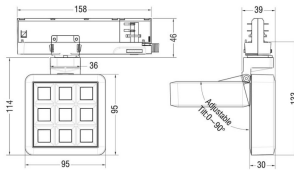

MATRIX 3X3

Lavov tracklight from the family MATRIX with a power of 14,82W, CRI 90 and CCT 4000K, 40,3 degrees beam angle. With a total lumen output of 1179lm, and a luminous efficacy of 79,55lm/W. Made in Die Cast Aluminum and finished in Grey color. DALI driver.

Item code	86.T018.1433.03
Product type	Indoor
Category	Tracklights
Family	MATRIX
Subfamily	MATRIX 3X3
Pictograms	

Scheme

Product	
Real power (W)	14.82
Real luminous flux (Lm)	1179
Luminous efficiency (Lm/W)	79.55
Beam angle (°)	40.299999999999997
Life time (h)	50000 h L80B10
IP	20
Electrical class insulation	Clas II
Colour	Grey
Chip Brand	OSRAM
Control gear included	Yes
Control gear	DALI
Flicker Free	Yes
Light source	LED
Type of LED	COB
Colour temperature (K)	4000
Colour consistency (SDCM)	SDCM<3
CRI	90