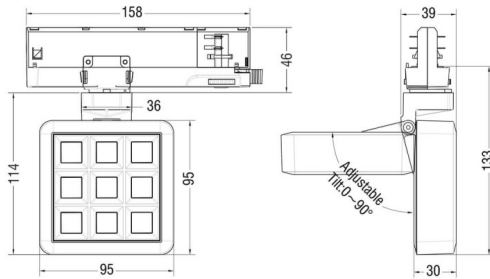

MATRIX 3X3

Lavov tracklight from the family MATRIX with a power of 14,82W, CRI 90 and CCT 4000K, 40,3 degrees beam angle. With a total lumen output of 1179lm, and a luminous efficacy of 79,55lm/W. Made in Die Cast Aluminum and finished in Grey color. DALI driver.

Scheme

Item code	86.T018.1433.03
Product type	Indoor
Category	Tracklights
Family	MATRIX
Subfamily	MATRIX 3X3
Pictograms	

Product	
Real power (W)	14.82
Real luminous flux (Lm)	1179
Luminous efficiency (Lm/W)	79.55
Beam angle (°)	40.20000000000003
Life time (h)	50000 h L80B10
IP	20
Electrical class insulation	Clas II
Colour	Grey
Chip Brand	OSRAM
Control gear included	Yes
Control gear	DALI
Flicker Free	Yes
Light source	LED
Type of LED	COB
Colour temperature (K)	4000
Colour consistency (SDCM)	SDCM3
CRI	90