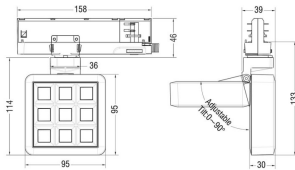

MATRIX 3X3

Lavov tracklight from the family MATRIX with a power of 14,82W, CRI 90 and CCT 4000K, 40,3 degrees beam angle. With a total lumen output of 1179lm, and a luminous efficacy of 79,55lm/W. Made in Die Cast Aluminum and finished in Grey color. DALI driver.

Item code	86.T018.1433.03
Product type	Indoor
Category	Tracklights
Family	MATRIX
Subfamily	MATRIX 3X3
Pictograms	

Scheme

Product	
Real power (W)	14.82
Real luminous flux (Lm)	1179
Luminous efficiency (Lm/W)	79.55
Beam angle (°)	40.299999999999997
Life time (h)	50000 h L80B10
IP	20
Electrical class insulation	Clas II
Colour	Grey
Chip Brand	OSRAM
Control gear included	Yes
Control gear	DALI
Flicker Free	Yes
Light source	LED
Type of LED	COB
Colour temperature (K)	4000
Colour consistency (SDCM)	SDCM<3
CRI	90