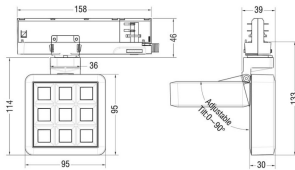

### MATRIX 3X3

Lavov tracklight from the family MATRIX with a power of 15,32W, CRI 90 and CCT 4000K, 63,5 degrees beam angle. With a total lumen output of 1201,1lm, and a luminous efficacy of 78,35lm/W. Made in Die Cast Aluminum and finished in White color. ON/OFF driver.

### Scheme

<b>Product</b>	
<b>Real power (W)</b>	<b>15.32</b>
<b>Real luminous flux (Lm)</b>	<b>1201.0999999999999</b>
<b>Luminous efficiency (Lm/W)</b>	<b>78.34999999999994</b>
<b>Beam angle (°)</b>	<b>63.5</b>
<b>Life time (h)</b>	<b>50000 h L80B10</b>
<b>IP</b>	<b>20</b>
<b>Electrical class insulation</b>	<b>Clas II</b>
<b>Colour</b>	<b>White</b>
<b>Chip Brand</b>	<b>OSRAM</b>
<b>Control gear included</b>	<b>Yes</b>
<b>Control gear</b>	<b>ON/OFF</b>
<b>Flicker Free</b>	<b>Yes</b>
<b>Light source</b>	<b>LED</b>
<b>Type of LED</b>	<b>COB</b>
<b>Colour temperature (K)</b>	<b>4000</b>
<b>Colour consistency (SDCM)</b>	<b>SDCM&lt;3</b>
<b>CRI</b>	<b>90</b>