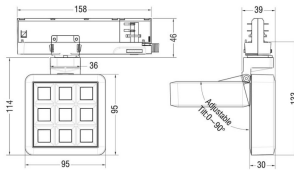

### MATRIX 3X3

Lavov tracklight from the family MATRIX with a power of 15,32W, CRI 90 and CCT 4000K, 63,5 degrees beam angle. With a total lumen output of 1201,1lm, and a luminous efficacy of 78,35lm/W. Made in Die Cast Aluminum and finished in White color. ON/OFF driver.

### Scheme

<b>Product</b>	
<b>Real power (W)</b>	<b>15.32</b>
<b>Real luminous flux (Lm)</b>	<b>1201.0999999999999</b>
<b>Luminous efficiency (Lm/W)</b>	<b>78.34999999999994</b>
<b>Beam angle (°)</b>	<b>63.5</b>
<b>Life time (h)</b>	<b>50000 h L80B10</b>
<b>IP</b>	<b>20</b>
<b>Electrical class insulation</b>	<b>Clas II</b>
<b>Colour</b>	<b>White</b>
<b>Chip Brand</b>	<b>OSRAM</b>
<b>Control gear included</b>	<b>Yes</b>
<b>Control gear</b>	<b>ON/OFF</b>
<b>Flicker Free</b>	<b>Yes</b>
<b>Light source</b>	<b>LED</b>
<b>Type of LED</b>	<b>COB</b>
<b>Colour temperature (K)</b>	<b>4000</b>
<b>Colour consistency (SDCM)</b>	<b>SDCM&lt;3</b>
<b>CRI</b>	<b>90</b>