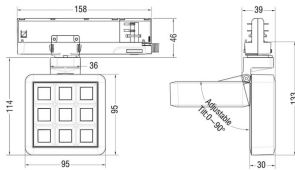

MATRIX 3X3

Lavov tracklight from the family MATRIX with a power of 15,32W, CRI 90 and CCT 4000K, 63,5 degrees beam angle. With a total lumen output of 1201,1lm, and a luminous efficacy of 78,35lm/W. Made in Die Cast Aluminum and finished in Black color. ON/OFF driver.

Item code	86.T018.1441.02
Product type	Indoor
Category	Tracklights
Family	MATRIX
Subfamily	MATRIX 3X3

Pictograms

Scheme

Product

Real power (W)	15.32
Real luminous flux (Lm)	1201.0999999999999
Luminous efficiency (Lm/W)	78.34999999999994
Beam angle (°)	63.5
Life time (h)	50000 h L80B10
IP	20
Electrical class insulation	Clas II
Colour	Black
Chip Brand	OSRAM
Control gear included	Yes
Control gear	ON/OFF
Flicker Free	Yes
Light source	LED
Type of LED	COB
Colour temperature (K)	4000
Colour consistency (SDCM)	SDCM<3
CRI	90