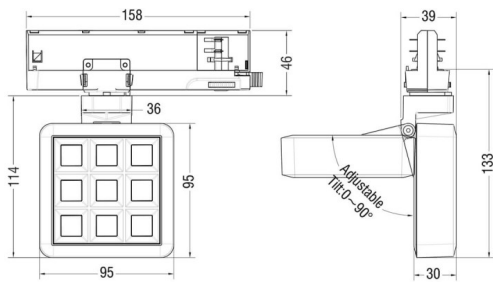

MATRIX 3X3

Lavov tracklight from the family MATRIX with a power of 15,32W, CRI 90 and CCT 4000K, 63,5 degrees beam angle. With a total lumen output of 1201,1lm, and a luminous efficacy of 78,35lm/W. Made in Die Cast Aluminum and finished in Black color. ON/OFF driver.

Scheme

Item code	86.T018.1441.02
Product type	Indoor
Category	Tracklights
Family	MATRIX
Subfamily	MATRIX 3X3

Pictograms

Product	
Real power (W)	15.32
Real luminous flux (Lm)	1201.0999999999999
Luminous efficiency (Lm/W)	78.34999999999994
Beam angle (&ordm;)	63.5
Life time (h)	50000 h L80B10
IP	20
Electrical class insulation	Clas II
Colour	Black
Chip Brand	OSRAM
Control gear included	Yes
Control gear	ON/OFF
Flicker Free	Yes
Light source	LED
Type of LED	COB
Colour temperature (K)	4000
Colour consistency (SDCM)	SDCM<3
CRI	90