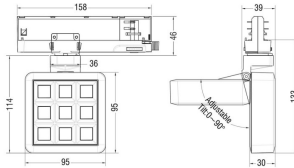

Scheme

Product	
Real power (W)	15.32
Real luminous flux (Lm)	1201.0999999999999
Luminous efficiency (Lm/W)	78.34999999999994
Beam angle (°)	63.5
Life time (h)	50000 h L80B10
IP	20
Electrical class insulation	Clas II
Colour	Grey
Chip Brand	OSRAM
Control gear included	Yes
Control gear	ON/OFF
Flicker Free	Yes
Light source	LED
Type of LED	COB
Colour temperature (K)	4000
Colour consistency (SDCM)	SDCM<3
CRI	90