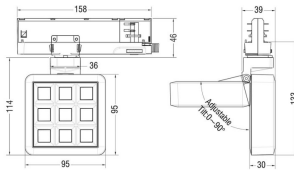

MATRIX 3X3

Lavov tracklight from the family MATRIX with a power of 15,32W, CRI 90 and CCT 4000K, 63,5 degrees beam angle. With a total lumen output of 1201,1lm, and a luminous efficacy of 78,35lm/W. Made in Die Cast Aluminum and finished in Grey color. ON/OFF driver.

Item code	86.T018.1441.03
Product type	Indoor
Category	Tracklights
Family	MATRIX
Subfamily	MATRIX 3X3

Pictograms

Scheme

Product

Real power (W)	15.32
Real luminous flux (Lm)	1201.0999999999999
Luminous efficiency (Lm/W)	78.34999999999994
Beam angle (°)	63.5
Life time (h)	50000 h L80B10
IP	20
Electrical class insulation	Clas II
Colour	Grey
Chip Brand	OSRAM
Control gear included	Yes
Control gear	ON/OFF
Flicker Free	Yes
Light source	LED
Type of LED	COB
Colour temperature (K)	4000
Colour consistency (SDCM)	SDCM<3
CRI	90