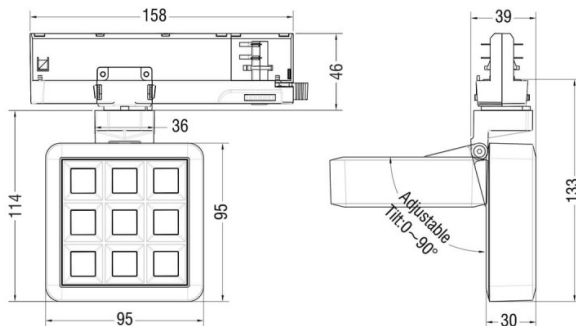

MATRIX 3X3

Lavov tracklight from the family MATRIX with a power of 15,32W, CRI 90 and CCT 4000K, 63,5 degrees beam angle. With a total lumen output of 1201,1lm, and a luminous efficacy of 78,35lm/W. Made in Die Cast Aluminum and finished in Grey color. ON/OFF driver.

Item code	86.T018.1441.03
Product type	Indoor
Category	Tracklights
Family	MATRIX
Subfamily	MATRIX 3X3
Pictograms	

Scheme

Product	
Real power (W)	15.32
Real luminous flux (Lm)	1201.0999999999999
Luminous efficiency (Lm/W)	78.34999999999999
Beam angle (°)	63.5
Life time (h)	50000 h L80B10
IP	20
Electrical class insulation	Clas II
Colour	Grey
Chip Brand	OSRAM
Control gear included	Yes
Control gear	ON/OFF
Flicker Free	Yes
Light source	LED
Type of LED	COB
Colour temperature (K)	4000
Colour consistency (SDCM)	SDCM<3
CRI	90