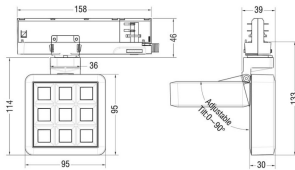

### MATRIX 3X3

Lavov tracklight from the family MATRIX with a power of 15,32W, CRI 90 and CCT 4000K, 63,5 degrees beam angle. With a total lumen output of 1201,1lm, and a luminous efficacy of 78,35lm/W. Made in Die Cast Aluminum and finished in White color. DALI driver.

### Scheme

<b>Product</b>	
<b>Real power (W)</b>	<b>15.32</b>
<b>Real luminous flux (Lm)</b>	<b>1201.0999999999999</b>
<b>Luminous efficiency (Lm/W)</b>	<b>78.34999999999994</b>
<b>Beam angle (°)</b>	<b>63.5</b>
<b>Life time (h)</b>	<b>50000 h L80B10</b>
<b>IP</b>	<b>20</b>
<b>Electrical class insulation</b>	<b>Clas II</b>
<b>Colour</b>	<b>White</b>
<b>Chip Brand</b>	<b>OSRAM</b>
<b>Control gear included</b>	<b>Yes</b>
<b>Control gear</b>	<b>DALI</b>
<b>Flicker Free</b>	<b>Yes</b>
<b>Light source</b>	<b>LED</b>
<b>Type of LED</b>	<b>COB</b>
<b>Colour temperature (K)</b>	<b>4000</b>
<b>Colour consistency (SDCM)</b>	<b>SDCM&lt;3</b>
<b>CRI</b>	<b>90</b>