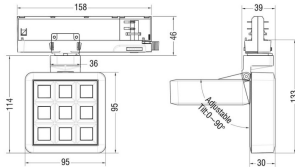

Scheme

Product

Real power (W) 15.32

Real luminous flux (Lm) 1201.0999999999999

Luminous efficiency (Lm/W) 78.349999999999994

Beam angle (°) 63.5

Life time (h) 50000 h L80B10

IP 20

Electrical class insulation Clas II

Colour White

Chip Brand OSRAM

Control gear included Yes

Control gear DALI

Flicker Free Yes

Light source LED

Type of LED COB

Colour temperature (K) 4000

Colour consistency (SDCM) SDCM<3

CRI 90