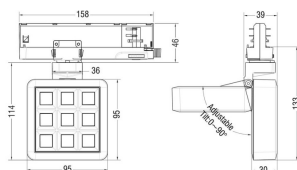

MATRIX 3X3

Lavov tracklight from the family MATRIX with a power of 15,32W, CRI 90 and CCT 4000K, 63,5 degrees beam angle. With a total lumen output of 1201,1lm, and a luminous efficacy of 78,35lm/W. Made in Die Cast Aluminum and finished in Black color. DALI driver.

Item code	86.T018.1443.02
Product type	Indoor
Category	Tracklights
Family	MATRIX
Subfamily	MATRIX 3X3
Pictograms	

Scheme

Product	
Real power (W)	15.32
Real luminous flux (Lm)	1201.0999999999999
Luminous efficiency (Lm/W)	78.34999999999994
Beam angle (°)	63.5
Life time (h)	50000 h L80B10
IP	20
Electrical class insulation	Clas II
Colour	Black
Chip Brand	OSRAM
Control gear included	Yes
Control gear	DALI
Flicker Free	Yes
Light source	LED
Type of LED	COB
Colour temperature (K)	4000
Colour consistency (SDCM)	SDCM<3
CRI	90