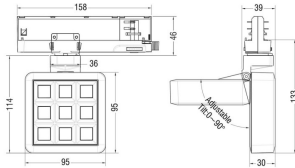

MATRIX 3X3

Lavov tracklight from the family MATRIX with a power of 15,32W, CRI 90 and CCT 4000K, 63,5 degrees beam angle. With a total lumen output of 1201,1lm, and a luminous efficacy of 78,35lm/W. Made in Die Cast Aluminum and finished in Black color. DALI driver.

Item code	86.T018.1443.02
Product type	Indoor
Category	Tracklights
Family	MATRIX
Subfamily	MATRIX 3X3
Pictograms	

Scheme

Product	
Real power (W)	15.32
Real luminous flux (Lm)	1201.0999999999999
Luminous efficiency (Lm/W)	78.34999999999994
Beam angle (°)	63.5
Life time (h)	50000 h L80B10
IP	20
Electrical class insulation	Clas II
Colour	Black
Chip Brand	OSRAM
Control gear included	Yes
Control gear	DALI
Flicker Free	Yes
Light source	LED
Type of LED	COB
Colour temperature (K)	4000
Colour consistency (SDCM)	SDCM<3
CRI	90