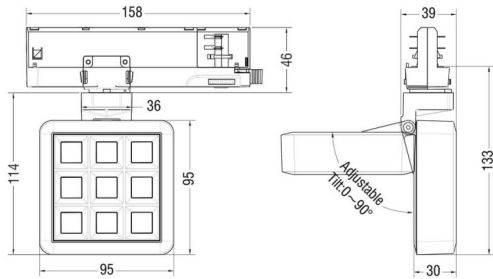

MATRIX 3X3

Lavov tracklight from the family MATRIX with a power of 15,32W, CRI 90 and CCT 4000K, 63,5 degrees beam angle. With a total lumen output of 1201,1lm, and a luminous efficacy of 78,35lm/W. Made in Die Cast Aluminum and finished in Black color. DALI driver.

Scheme

Item code	86.T018.1443.02
Product type	Indoor
Category	Tracklights
Family	MATRIX
Subfamily	MATRIX 3X3

Pictograms

Product	
Real power (W)	15.32
Real luminous flux (Lm)	1201.0999999999999
Luminous efficiency (Lm/W)	78.34999999999994
Beam angle (&ordm;)	63.5
Life time (h)	50000 h L80B10
IP	20
Electrical class insulation	Clas II
Colour	Black
Chip Brand	OSRAM
Control gear included	Yes
Control gear	DALI
Flicker Free	Yes
Light source	LED
Type of LED	COB
Colour temperature (K)	4000
Colour consistency (SDCM)	SDCM<3
CRI	90