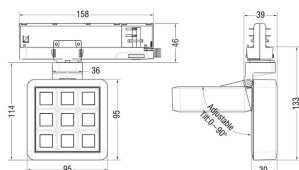

MATRIX 3X3

Lavov tracklight from the family MATRIX with a power of 15,32W, CRI 90 and CCT 4000K, 63,5 degrees beam angle. With a total lumen output of 1201,1lm, and a luminous efficacy of 78,35lm/W. Made in Die Cast Aluminum and finished in Grey color. DALI driver.

Item code	86.T018.1443.03
Product type	Indoor
Category	Tracklights
Family	MATRIX
Subfamily	MATRIX 3X3
Pictograms	

Scheme

Product	
Real power (W)	15.32
Real luminous flux (Lm)	1201.0999999999999
Luminous efficiency (Lm/W)	78.34999999999994
Beam angle (°)	63.5
Life time (h)	50000 h L80B10
IP	20
Electrical class insulation	Clas II
Colour	Grey
Chip Brand	OSRAM
Control gear included	Yes
Control gear	DALI
Flicker Free	Yes
Light source	LED
Type of LED	COB
Colour temperature (K)	4000
Colour consistency (SDCM)	SDCM<3
CRI	90