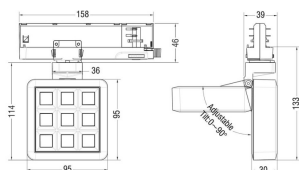

### MATRIX 3X3

Lavov tracklight from the family MATRIX with a power of 15,32W, CRI 90 and CCT 4000K, 63,5 degrees beam angle. With a total lumen output of 1201,1lm, and a luminous efficacy of 78,35lm/W. Made in Die Cast Aluminum and finished in Grey color. DALI driver.

<b>Item code</b>	<b>86.T018.1443.03</b>
<b>Product type</b>	<b>Indoor</b>
<b>Category</b>	<b>Tracklights</b>
<b>Family</b>	<b>MATRIX</b>
<b>Subfamily</b>	<b>MATRIX 3X3</b>
<b>Pictograms</b>	

### Scheme

<b>Product</b>	
<b>Real power (W)</b>	<b>15.32</b>
<b>Real luminous flux (Lm)</b>	<b>1201.0999999999999</b>
<b>Luminous efficiency (Lm/W)</b>	<b>78.34999999999994</b>
<b>Beam angle (°)</b>	<b>63.5</b>
<b>Life time (h)</b>	<b>50000 h L80B10</b>
<b>IP</b>	<b>20</b>
<b>Electrical class insulation</b>	<b>Clas II</b>
<b>Colour</b>	<b>Grey</b>
<b>Chip Brand</b>	<b>OSRAM</b>
<b>Control gear included</b>	<b>Yes</b>
<b>Control gear</b>	<b>DALI</b>
<b>Flicker Free</b>	<b>Yes</b>
<b>Light source</b>	<b>LED</b>
<b>Type of LED</b>	<b>COB</b>
<b>Colour temperature (K)</b>	<b>4000</b>
<b>Colour consistency (SDCM)</b>	<b>SDCM&lt;3</b>
<b>CRI</b>	<b>90</b>