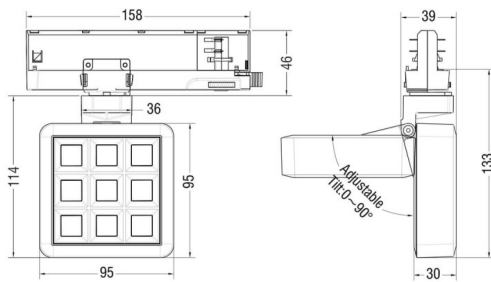

**MATRIX 3X3**

Lavov tracklight from the family MATRIX with a power of 15,32W, CRI 90 and CCT 4000K, 63,5 degrees beam angle. With a total lumen output of 1201,1lm, and a luminous efficacy of 78,35lm/W. Made in Die Cast Aluminum and finished in Grey color. DALI driver.

**Scheme**

<b>Item code</b>	<b>86.T018.1443.03</b>
<b>Product type</b>	<b>Indoor</b>
<b>Category</b>	<b>Tracklights</b>
<b>Family</b>	<b>MATRIX</b>
<b>Subfamily</b>	<b>MATRIX 3X3</b>

**Pictograms**

<b>Product</b>	
<b>Real power (W)</b>	<b>15.32</b>
<b>Real luminous flux (Lm)</b>	<b>1201.0999999999999</b>
<b>Luminous efficiency (Lm/W)</b>	<b>78.34999999999994</b>
<b>Beam angle (&amp;ordm;)</b>	<b>63.5</b>
<b>Life time (h)</b>	<b>50000 h L80B10</b>
<b>IP</b>	<b>20</b>
<b>Electrical class insulation</b>	<b>Clas II</b>
<b>Colour</b>	<b>Grey</b>
<b>Chip Brand</b>	<b>OSRAM</b>
<b>Control gear included</b>	<b>Yes</b>
<b>Control gear</b>	<b>DALI</b>
<b>Flicker Free</b>	<b>Yes</b>
<b>Light source</b>	<b>LED</b>
<b>Type of LED</b>	<b>COB</b>
<b>Colour temperature (K)</b>	<b>4000</b>
<b>Colour consistency (SDCM)</b>	<b>SDCM&lt;3</b>
<b>CRI</b>	<b>90</b>