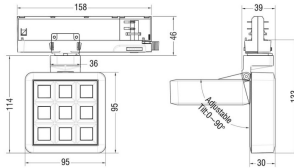

### MATRIX 3X3

Lavov tracklight from the family MATRIX with a power of 15,32W, CRI 90 and CCT 4000K, 63,5 degrees beam angle. With a total lumen output of 1201,1lm, and a luminous efficacy of 78,35lm/W. Made in Die Cast Aluminum and finished in Grey color. DALI driver.

### Scheme

<b>Product</b>	
<b>Real power (W)</b>	<b>15.32</b>
<b>Real luminous flux (Lm)</b>	<b>1201.0999999999999</b>
<b>Luminous efficiency (Lm/W)</b>	<b>78.349999999999994</b>
<b>Beam angle (°)</b>	<b>63.5</b>
<b>Life time (h)</b>	<b>50000 h L80B10</b>
<b>IP</b>	<b>20</b>
<b>Electrical class insulation</b>	<b>Clas II</b>
<b>Colour</b>	<b>Grey</b>
<b>Chip Brand</b>	<b>OSRAM</b>
<b>Control gear included</b>	<b>Yes</b>
<b>Control gear</b>	<b>DALI</b>
<b>Flicker Free</b>	<b>Yes</b>
<b>Light source</b>	<b>LED</b>
<b>Type of LED</b>	<b>COB</b>
<b>Colour temperature (K)</b>	<b>4000</b>
<b>Colour consistency (SDCM)</b>	<b>SDCM&lt;3</b>
<b>CRI</b>	<b>90</b>