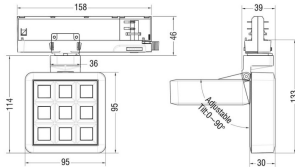

Scheme

Product

Real power (W) 15.32

Real luminous flux (Lm) 1201.0999999999999

Luminous efficiency (Lm/W) 78.349999999999994

Beam angle (°) 63.5

Life time (h) 50000 h L80B10

IP 20

Electrical class insulation Clas II

Colour Grey

Chip Brand OSRAM

Control gear included Yes

Control gear DALI

Flicker Free Yes

Light source LED

Type of LED COB

Colour temperature (K) 4000

Colour consistency (SDCM) SDCM<3

CRI 90