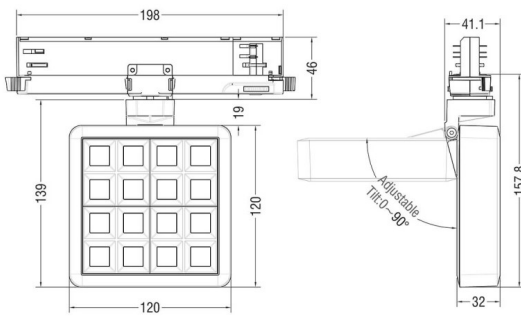

MATRIX 4x4

Lavov tracklight from the family MATRIX with a power of 27,53W, CRI 90 and CCT 3000K, 12 degrees beam angle. With a total lumen output of 2358lm, and a luminous efficacy of 85,64lm/W. Made in Die Cast Aluminum and finished in White color. ON/OFF driver.

Scheme

Item code	86.T018.2311.01
Product type	Indoor
Category	Tracklights
Family	MATRIX
Subfamily	MATRIX 4x4
Pictograms	

Product	
Real power (W)	27.53
Real luminous flux (Lm)	2358
Luminous efficiency (Lm/W)	85.64
Beam angle (º)	12
Life time (h)	50000 h L80B10
IP	20
Electrical class insulation	Clas II
Colour	White
Chip Brand	OSRAM
Control gear included	Yes
Control gear	ON/OFF
Flicker Free	Yes
Light source	LED
Type of LED	COB
Colour temperature (K)	3000
Colour consistency (SDCM)	SDCM<3
CRI	90