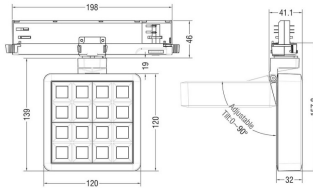

Scheme

Product

Real power (W) 27.53

Real luminous flux (Lm) 2358

Luminous efficiency (Lm/W) 85.64

Beam angle (°) 12

Life time (h) 50000 h L80B10

IP 20

Electrical class insulation Clas II

Colour White

Chip Brand OSRAM

Control gear included Yes

Control gear ON/OFF

Flicker Free Yes

Light source LED

Type of LED COB

Colour temperature (K) 3000

Colour consistency (SDCM) SDCM<3

CRI 90