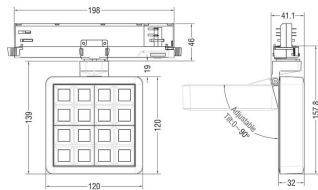

MATRIX 4x4

Lavov tracklight from the family MATRIX with a power of 27,53W, CRI 90 and CCT 3000K, 12 degrees beam angle. With a total lumen output of 2358lm, and a luminous efficacy of 85,64lm/W. Made in Die Cast Aluminum and finished in White color. ON/OFF driver.

Item code	86.T018.2311.01
Product type	Indoor
Category	Tracklights
Family	MATRIX
Subfamily	MATRIX 4x4

Pictograms

Scheme

Product	
Real power (W)	27.53
Real luminous flux (Lm)	2358
Luminous efficiency (Lm/W)	85.64
Beam angle (°)	12
Life time (h)	50000 h L80B10
IP	20
Electrical class insulation	Clas II
Colour	White
Chip Brand	OSRAM
Control gear included	Yes
Control gear	ON/OFF
Flicker Free	Yes
Light source	LED
Type of LED	COB
Colour temperature (K)	3000
Colour consistency (SDCM)	SDCM<3
CRI	90