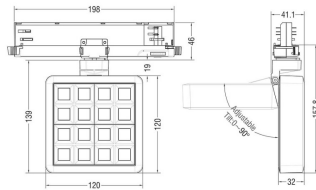

Scheme

Product

Real power (W) 27.53

Real luminous flux (Lm) 2358

Luminous efficiency (Lm/W) 85.64

Beam angle (°) 12

Life time (h) 50000 h L80B10

IP 20

Electrical class insulation Clas II

Colour White

Chip Brand OSRAM

Control gear included Yes

Control gear ON/OFF

Flicker Free Yes

Light source LED

Type of LED COB

Colour temperature (K) 3000

Colour consistency (SDCM) SDCM<3

CRI 90