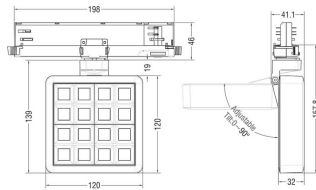

Scheme

Product

Real power (W) 27.53

Real luminous flux (Lm) 2358

Luminous efficiency (Lm/W) 85.64

Beam angle (°) 12

Life time (h) 50000 h L80B10

IP 20

Electrical class insulation Clas II

Colour Black

Chip Brand OSRAM

Control gear included Yes

Control gear ON/OFF

Flicker Free Yes

Light source LED

Type of LED COB

Colour temperature (K) 3000

Colour consistency (SDCM) SDCM<3

CRI 90