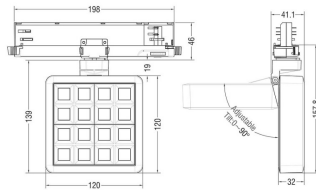

MATRIX 4x4

Lavov tracklight from the family MATRIX with a power of 27,53W, CRI 90 and CCT 3000K, 12 degrees beam angle. With a total lumen output of 2358lm, and a luminous efficacy of 85,64lm/W. Made in Die Cast Aluminum and finished in Black color. ON/OFF driver.

Item code	86.T018.2311.02
Product type	Indoor
Category	Tracklights
Family	MATRIX
Subfamily	MATRIX 4x4

Pictograms

Scheme

Product

Real power (W)	27.53
Real luminous flux (Lm)	2358
Luminous efficiency (Lm/W)	85.64
Beam angle (°)	12
Life time (h)	50000 h L80B10
IP	20
Electrical class insulation	Clas II
Colour	Black
Chip Brand	OSRAM
Control gear included	Yes
Control gear	ON/OFF
Flicker Free	Yes
Light source	LED
Type of LED	COB
Colour temperature (K)	3000
Colour consistency (SDCM)	SDCM<3
CRI	90