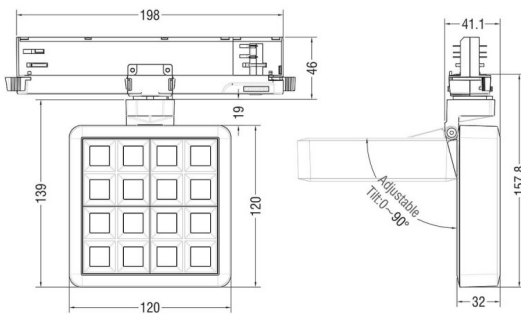

MATRIX 4x4

Lavov tracklight from the family MATRIX with a power of 27,53W, CRI 90 and CCT 3000K, 12 degrees beam angle. With a total lumen output of 2358lm, and a luminous efficacy of 85,64lm/W. Made in Die Cast Aluminum and finished in Grey color. ON/OFF driver.

Scheme

| | |
|--------------|-----------------|
| Item code | 86.T018.2311.03 |
| Product type | Indoor |
| Category | Tracklights |
| Family | MATRIX |
| Subfamily | MATRIX 4x4 |
| Pictograms | |

| | |
|-----------------------------|----------------|
| Product | |
| Real power (W) | 27.53 |
| Real luminous flux (Lm) | 2358 |
| Luminous efficiency (Lm/W) | 85.64 |
| Beam angle (°) | 12 |
| Life time (h) | 50000 h L80B10 |
| IP | 20 |
| Electrical class insulation | Clas II |
| Colour | Grey |
| Chip Brand | OSRAM |
| Control gear included | Yes |
| Control gear | ON/OFF |
| Flicker Free | Yes |
| Light source | LED |
| Type of LED | COB |
| Colour temperature (K) | 3000 |
| Colour consistency (SDCM) | SDCM3 |
| CRI | 90 |