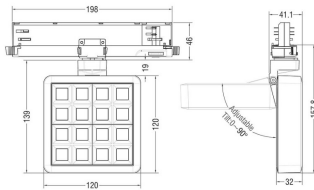

Scheme

Product

Real power (W) 27.53

Real luminous flux (Lm) 2358

Luminous efficiency (Lm/W) 85.64

Beam angle (°) 12

Life time (h) 50000 h L80B10

IP 20

Electrical class insulation Clas II

Colour Grey

Chip Brand OSRAM

Control gear included Yes

Control gear ON/OFF

Flicker Free Yes

Light source LED

Type of LED COB

Colour temperature (K) 3000

Colour consistency (SDCM) SDCM<3

CRI 90