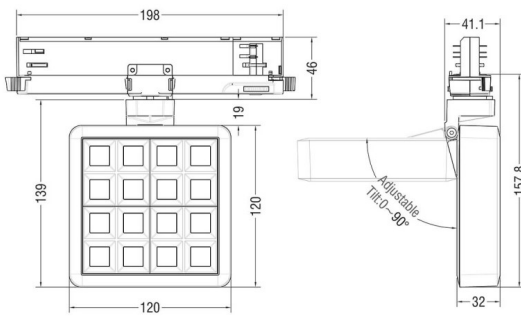

MATRIX 4x4

Lavov tracklight from the family MATRIX with a power of 27,53W, CRI 90 and CCT 3000K, 12 degrees beam angle. With a total lumen output of 2358lm, and a luminous efficacy of 85,64lm/W. Made in Die Cast Aluminum and finished in Grey color. ON/OFF driver.

Scheme

Item code	86.T018.2311.03
Product type	Indoor
Category	Tracklights
Family	MATRIX
Subfamily	MATRIX 4x4
Pictograms	

Product	
Real power (W)	27.53
Real luminous flux (Lm)	2358
Luminous efficiency (Lm/W)	85.64
Beam angle (º)	12
Life time (h)	50000 h L80B10
IP	20
Electrical class insulation	Clas II
Colour	Grey
Chip Brand	OSRAM
Control gear included	Yes
Control gear	ON/OFF
Flicker Free	Yes
Light source	LED
Type of LED	COB
Colour temperature (K)	3000
Colour consistency (SDCM)	SDCM<3
CRI	90