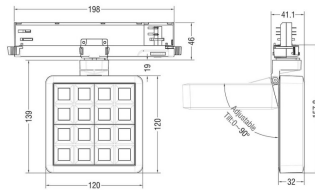

Scheme

Product

Real power (W) 27.53

Real luminous flux (Lm) 2358

Luminous efficiency (Lm/W) 85.64

Beam angle (°) 12

Life time (h) 50000 h L80B10

IP 20

Electrical class insulation Clas II

Colour Grey

Chip Brand OSRAM

Control gear included Yes

Control gear ON/OFF

Flicker Free Yes

Light source LED

Type of LED COB

Colour temperature (K) 3000

Colour consistency (SDCM) SDCM<3

CRI 90