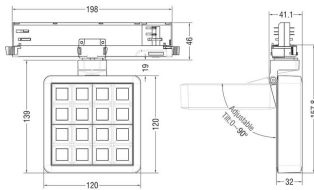

Scheme

Product

Real power (W) 27.53

Real luminous flux (Lm) 2358

Luminous efficiency (Lm/W) 85.64

Beam angle (°) 12

Life time (h) 50000 h L80B10

IP 20

Electrical class insulation Clas II

Colour White

Chip Brand OSRAM

Control gear included Yes

Control gear DALI

Flicker Free Yes

Light source LED

Type of LED COB

Colour temperature (K) 3000

Colour consistency (SDCM) SDCM<3

CRI 90