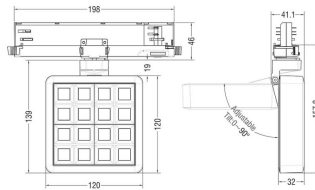

Scheme

Product

Real power (W) 27.53

Real luminous flux (Lm) 2358

Luminous efficiency (Lm/W) 85.64

Beam angle (°) 12

Life time (h) 50000 h L80B10

IP 20

Electrical class insulation Clas II

Colour White

Chip Brand OSRAM

Control gear included Yes

Control gear DALI

Flicker Free Yes

Light source LED

Type of LED COB

Colour temperature (K) 3000

Colour consistency (SDCM) SDCM<3

CRI 90