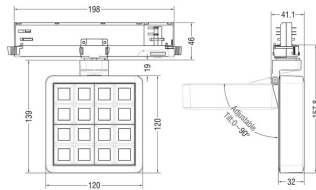

Subfamily	MATRIX 4x4
------------------	-------------------

Pictograms	
-------------------	---

Scheme

Product

Real power (W)	27.53
-----------------------	--------------

Real luminous flux (Lm)	2358
--------------------------------	-------------