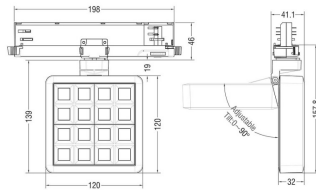

Scheme

Product

Real power (W) 27.53

Real luminous flux (Lm) 2358

Luminous efficiency (Lm/W) 85.64

Beam angle (°) 12

Life time (h) 50000 h L80B10

IP 20

Electrical class insulation Clas II

Colour Grey

Chip Brand OSRAM

Control gear included Yes

Control gear DALI

Flicker Free Yes

Light source LED

Type of LED COB

Colour temperature (K) 3000

Colour consistency (SDCM) SDCM<3

CRI 90