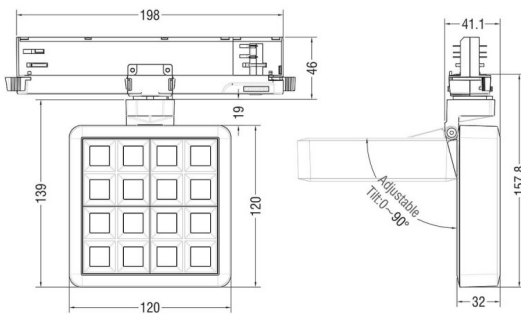

MATRIX 4x4

Lavov tracklight from the family MATRIX with a power of 27,53W, CRI 90 and CCT 3000K, 12 degrees beam angle. With a total lumen output of 2358lm, and a luminous efficacy of 85,64lm/W. Made in Die Cast Aluminum and finished in Grey color. DALI driver.

Scheme

Item code	86.T018.2313.03
Product type	Indoor
Category	Tracklights
Family	MATRIX
Subfamily	MATRIX 4x4
Pictograms	

Product	
Real power (W)	27.53
Real luminous flux (Lm)	2358
Luminous efficiency (Lm/W)	85.64
Beam angle (º)	12
Life time (h)	50000 h L80B10
IP	20
Electrical class insulation	Clas II
Colour	Grey
Chip Brand	OSRAM
Control gear included	Yes
Control gear	DALI
Flicker Free	Yes
Light source	LED
Type of LED	COB
Colour temperature (K)	3000
Colour consistency (SDCM)	SDCM<3
CRI	90