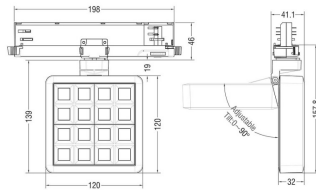

Real power (W) 27.53

Real luminous flux (Lm) 2358

Luminous efficiency (Lm/W) 85.64

Beam angle (°) 12

Life time (h) 50000 h L80B10

IP 20

Electrical class insulation Clas II

Colour Grey