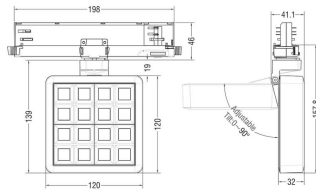

MATRIX 4x4

Lavov tracklight from the family MATRIX with a power of 27,53W, CRI 90 and CCT 3000K, 12 degrees beam angle. With a total lumen output of 2358lm, and a luminous efficacy of 85,64lm/W. Made in Die Cast Aluminum and finished in Grey color. DALI driver.

Item code	86.T018.2313.03
Product type	Indoor
Category	Tracklights
Family	MATRIX
Subfamily	MATRIX 4x4

Pictograms

Scheme

Product

Real power (W)	27.53
Real luminous flux (Lm)	2358
Luminous efficiency (Lm/W)	85.64
Beam angle (°)	12
Life time (h)	50000 h L80B10
IP	20
Electrical class insulation	Clas II
Colour	Grey
Chip Brand	OSRAM
Control gear included	Yes
Control gear	DALI
Flicker Free	Yes
Light source	LED
Type of LED	COB
Colour temperature (K)	3000
Colour consistency (SDCM)	SDCM<3
CRI	90