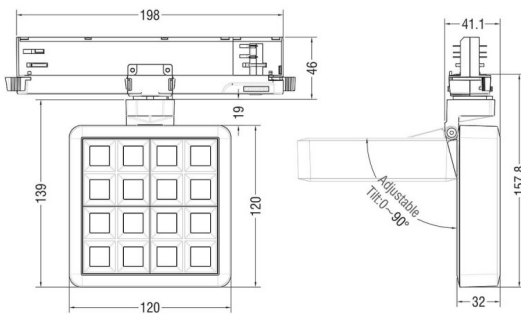

MATRIX 4x4

Lavov tracklight from the family MATRIX with a power of 27,55W, CRI 90 and CCT 3000K, 24,3 degrees beam angle. With a total lumen output of 2432,3lm, and a luminous efficacy of 88,27lm/W. Made in Die Cast Aluminum and finished in White color. ON/OFF driver.

Scheme

Item code	86.T018.2321.01
Product type	Indoor
Category	Tracklights
Family	MATRIX
Subfamily	MATRIX 4x4

Pictograms

Product	
Real power (W)	27.55
Real luminous flux (Lm)	2432.3000000000002
Luminous efficiency (Lm/W)	88.27
Beam angle (°)	24.3
Life time (h)	50000 h L80B10
IP	20
Electrical class insulation	Clas II
Colour	White
Chip Brand	OSRAM
Control gear included	Yes
Control gear	ON/OFF
Flicker Free	Yes
Light source	LED
Type of LED	COB
Colour temperature (K)	3000
Colour consistency (SDCM)	SDCM3
CRI	90