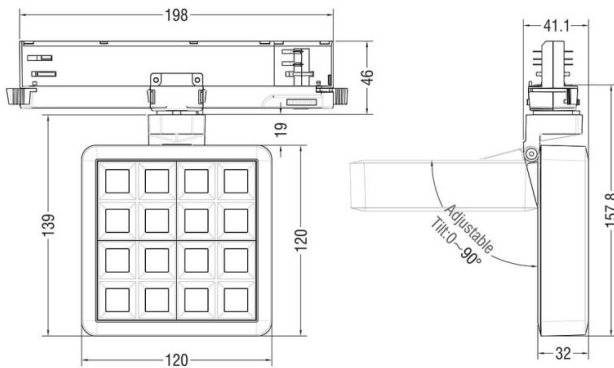

MATRIX 4x4

Lavov tracklight from the family MATRIX with a power of 27,55W, CRI 90 and CCT 3000K, 24,3 degrees beam angle. With a total lumen output of 2432,3lm, and a luminous efficacy of 88,27lm/W. Made in Die Cast Aluminum and finished in White color. ON/OFF driver.

Item code	86.T018.2321.01
Product type	Indoor
Category	Tracklights
Family	MATRIX
Subfamily	MATRIX 4x4
Pictograms	

Scheme

Product	
Real power (W)	27.55
Real luminous flux (Lm)	2432.300000000002
Luminous efficiency (Lm/W)	88.27
Beam angle (°)	24.3
Life time (h)	50000 h L80B10
IP	20
Electrical class insulation	Clas II
Colour	White
Chip Brand	OSRAM
Control gear included	Yes
Control gear	ON/OFF
Flicker Free	Yes
Light source	LED
Type of LED	COB
Colour temperature (K)	3000
Colour consistency (SDCM)	SDCM<3
CRI	90