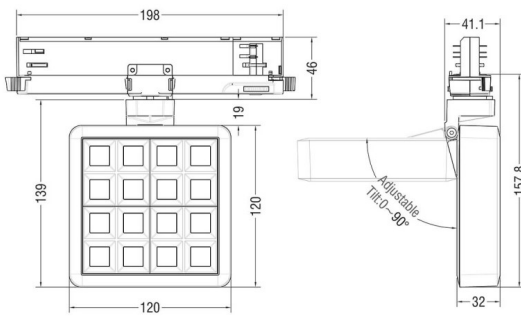

MATRIX 4x4

Lavov tracklight from the family MATRIX with a power of 27,55W, CRI 90 and CCT 3000K, 24,3 degrees beam angle. With a total lumen output of 2432,3lm, and a luminous efficacy of 88,27lm/W. Made in Die Cast Aluminum and finished in Black color. ON/OFF driver.

Scheme

Item code	86.T018.2321.02
Product type	Indoor
Category	Tracklights
Family	MATRIX
Subfamily	MATRIX 4x4

Pictograms

Product	
Real power (W)	27.55
Real luminous flux (Lm)	2432.300000000002
Luminous efficiency (Lm/W)	88.27
Beam angle (&ordm;)	24.3
Life time (h)	50000 h L80B10
IP	20
Electrical class insulation	Clas II
Colour	Black
Chip Brand	OSRAM
Control gear included	Yes
Control gear	ON/OFF
Flicker Free	Yes
Light source	LED
Type of LED	COB
Colour temperature (K)	3000
Colour consistency (SDCM)	SDCM<3
CRI	90