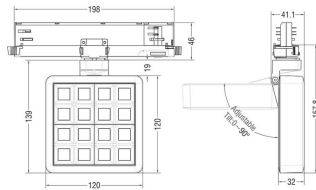

MATRIX 4x4

Lavov tracklight from the family MATRIX with a power of 27,55W, CRI 90 and CCT 3000K, 24,3 degrees beam angle. With a total lumen output of 2432,3lm, and a luminous efficacy of 88,27lm/W. Made in Die Cast Aluminum and finished in Grey color. ON/OFF driver.

Item code	86.T018.2321.03
Product type	Indoor
Category	Tracklights
Family	MATRIX
Subfamily	MATRIX 4x4

Pictograms

Scheme

Product

Real power (W)	27.55
Real luminous flux (Lm)	2432.3000000000002
Luminous efficiency (Lm/W)	88.27
Beam angle (°)	24.3
Life time (h)	50000 h L80B10
IP	20
Electrical class insulation	Clas II
Colour	Grey
Chip Brand	OSRAM
Control gear included	Yes
Control gear	ON/OFF
Flicker Free	Yes
Light source	LED
Type of LED	COB
Colour temperature (K)	3000
Colour consistency (SDCM)	SDCM<3
CRI	90