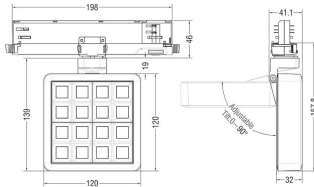

Scheme

Product

Real power (W) 27.55

Real luminous flux (Lm) 2432.3000000000002

Luminous efficiency (Lm/W) 88.27

Beam angle (°) 24.3

Life time (h) 50000 h L80B10

IP 20

Electrical class insulation Clas II

Colour White

Chip Brand OSRAM

Control gear included Yes

Control gear DALI

Flicker Free Yes

Light source LED

Type of LED COB

Colour temperature (K) 3000

Colour consistency (SDCM) SDCM<3

CRI 90