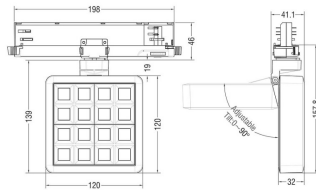

MATRIX 4x4

Lavov tracklight from the family MATRIX with a power of 27,55W, CRI 90 and CCT 3000K, 24,3 degrees beam angle. With a total lumen output of 2432,3lm, and a luminous efficacy of 88,27lm/W. Made in Die Cast Aluminum and finished in White color. DALI driver.

Item code	86.T018.2323.01
Product type	Indoor
Category	Tracklights
Family	MATRIX
Subfamily	MATRIX 4x4

Pictograms

Scheme

Product

Real power (W)	27.55
Real luminous flux (Lm)	2432.3000000000002
Luminous efficiency (Lm/W)	88.27
Beam angle (°)	24.3
Life time (h)	50000 h L80B10
IP	20
Electrical class insulation	Clas II
Colour	White
Chip Brand	OSRAM
Control gear included	Yes
Control gear	DALI
Flicker Free	Yes
Light source	LED
Type of LED	COB
Colour temperature (K)	3000
Colour consistency (SDCM)	SDCM<3
CRI	90