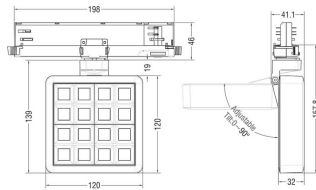

Scheme

Product

Real power (W) 27.55

Real luminous flux (Lm) 2432.3000000000002

Luminous efficiency (Lm/W) 88.27

Beam angle (°) 24.3

Life time (h) 50000 h L80B10

IP 20

Electrical class insulation Clas II

Colour White

Chip Brand OSRAM

Control gear included Yes

Control gear DALI

Flicker Free Yes

Light source LED

Type of LED COB

Colour temperature (K) 3000

Colour consistency (SDCM) SDCM<3

CRI 90