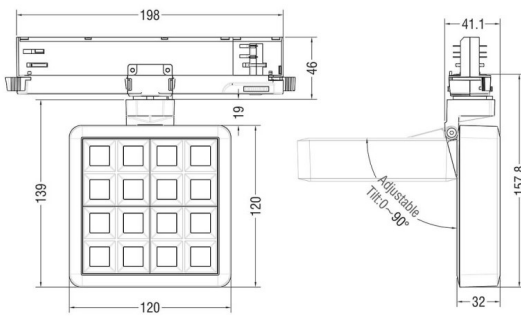

MATRIX 4x4

Lavov tracklight from the family MATRIX with a power of 27,55W, CRI 90 and CCT 3000K, 24,3 degrees beam angle. With a total lumen output of 2432,3lm, and a luminous efficacy of 88,27lm/W. Made in Die Cast Aluminum and finished in White color. DALI driver.

Item code	86.T018.2323.01
Product type	Indoor
Category	Tracklights
Family	MATRIX
Subfamily	MATRIX 4x4

Pictograms

Scheme

Product	
Real power (W)	27.55
Real luminous flux (Lm)	2432.3000000000002
Luminous efficiency (Lm/W)	88.27
Beam angle (°)	24.3
Life time (h)	50000 h L80B10
IP	20
Electrical class insulation	Clas II
Colour	White
Chip Brand	OSRAM
Control gear included	Yes
Control gear	DALI
Flicker Free	Yes
Light source	LED
Type of LED	COB
Colour temperature (K)	3000
Colour consistency (SDCM)	SDCM<3
CRI	90