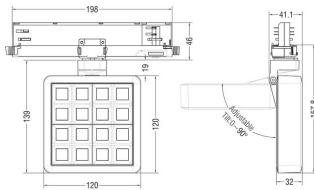

MATRIX 4x4

Lavov tracklight from the family MATRIX with a power of 27,55W, CRI 90 and CCT 3000K, 24,3 degrees beam angle. With a total lumen output of 2432,3lm, and a luminous efficacy of 88,27lm/W. Made in Die Cast Aluminum and finished in Black color. DALI driver.

Item code	86.T018.2323.02
Product type	Indoor
Category	Tracklights
Family	MATRIX
Subfamily	MATRIX 4x4
Pictograms	

Scheme

Product

Real power (W)	27.55
Real luminous flux (Lm)	2432.3000000000002
Luminous efficiency (Lm/W)	88.27
Beam angle (°)	24.3
Life time (h)	50000 h L80B10
IP	20
Electrical class insulation	Clas II
Colour	Black
Chip Brand	OSRAM
Control gear included	Yes
Control gear	DALI
Flicker Free	Yes
Light source	LED
Type of LED	COB
Colour temperature (K)	3000
Colour consistency (SDCM)	SDCM<3
CRI	90