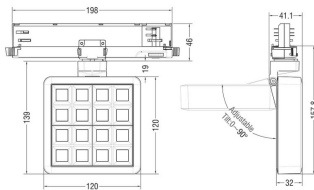

Scheme

Product

Real power (W) 27.55

Real luminous flux (Lm) 2432.3000000000002

Luminous efficiency (Lm/W) 88.27

Beam angle (°) 24.3

Life time (h) 50000 h L80B10

IP 20

Electrical class insulation Clas II

Colour Black

Chip Brand OSRAM

Control gear included Yes

Control gear DALI

Flicker Free Yes

Light source LED

Type of LED COB

Colour temperature (K) 3000

Colour consistency (SDCM) SDCM<3

CRI 90