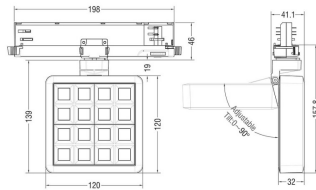

MATRIX 4x4

Lavov tracklight from the family MATRIX with a power of 27,55W, CRI 90 and CCT 3000K, 24,3 degrees beam angle. With a total lumen output of 2432,3lm, and a luminous efficacy of 88,27lm/W. Made in Die Cast Aluminum and finished in Black color. DALI driver.

Item code	86.T018.2323.02
Product type	Indoor
Category	Tracklights
Family	MATRIX
Subfamily	MATRIX 4x4
Pictograms	

Scheme

Product	
Real power (W)	27.55
Real luminous flux (Lm)	2432.3000000000002
Luminous efficiency (Lm/W)	88.27
Beam angle (°)	24.3
Life time (h)	50000 h L80B10
IP	20
Electrical class insulation	Clas II
Colour	Black
Chip Brand	OSRAM
Control gear included	Yes
Control gear	DALI
Flicker Free	Yes
Light source	LED
Type of LED	COB
Colour temperature (K)	3000
Colour consistency (SDCM)	SDCM<3
CRI	90