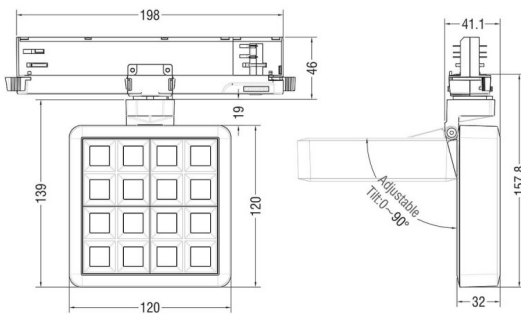

MATRIX 4x4

Lavov tracklight from the family MATRIX with a power of 27,55W, CRI 90 and CCT 3000K, 24,3 degrees beam angle. With a total lumen output of 2432,3lm, and a luminous efficacy of 88,27lm/W. Made in Die Cast Aluminum and finished in Grey color. DALI driver.

Scheme

Item code	86.T018.2323.03
Product type	Indoor
Category	Tracklights
Family	MATRIX
Subfamily	MATRIX 4x4

Pictograms

Product	
Real power (W)	27.55
Real luminous flux (Lm)	2432.3000000000002
Luminous efficiency (Lm/W)	88.27
Beam angle (°)	24.3
Life time (h)	50000 h L80B10
IP	20
Electrical class insulation	Clas II
Colour	Grey
Chip Brand	OSRAM
Control gear included	Yes
Control gear	DALI
Flicker Free	Yes
Light source	LED
Type of LED	COB
Colour temperature (K)	3000
Colour consistency (SDCM)	SDCM3
CRI	90