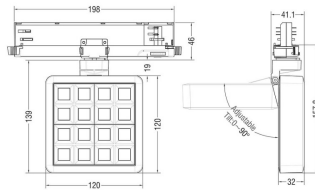

Scheme

Product

Real power (W)	27.55
Real luminous flux (Lm)	2432.3000000000002
Luminous efficiency (Lm/W)	88.27
Beam angle (°)	24.3
Life time (h)	50000 h L80B10
IP	20
Electrical class insulation	Clas II
Colour	Grey
Chip Brand	OSRAM
Control gear included	Yes
Control gear	DALI
Flicker Free	Yes
Light source	LED
Type of LED	COB
Colour temperature (K)	3000
Colour consistency (SDCM)	SDCM<3
CRI	90