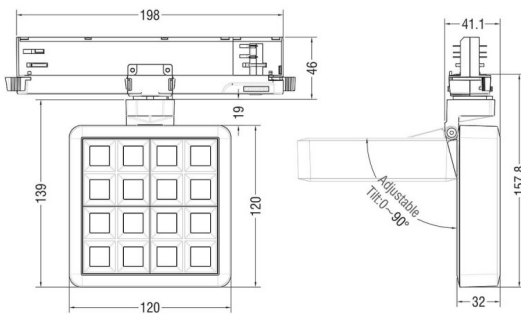

MATRIX 4x4

Lavov tracklight from the family MATRIX with a power of 27,55W, CRI 90 and CCT 3000K, 24,3 degrees beam angle. With a total lumen output of 2432,3lm, and a luminous efficacy of 88,27lm/W. Made in Die Cast Aluminum and finished in Grey color. DALI driver.

Scheme

Item code	86.T018.2323.03
Product type	Indoor
Category	Tracklights
Family	MATRIX
Subfamily	MATRIX 4x4
Pictograms	

Product	
Real power (W)	27.55
Real luminous flux (Lm)	2432.300000000002
Luminous efficiency (Lm/W)	88.27
Beam angle (º)	24.3
Life time (h)	50000 h L80B10
IP	20
Electrical class insulation	Clas II
Colour	Grey
Chip Brand	OSRAM
Control gear included	Yes
Control gear	DALI
Flicker Free	Yes
Light source	LED
Type of LED	COB
Colour temperature (K)	3000
Colour consistency (SDCM)	SDCM<3
CRI	90