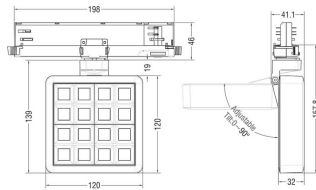

Subfamily	MATRIX 4x4
------------------	-------------------

Pictograms	
-------------------	---

Scheme

Product

Real power (W)	27.55
-----------------------	--------------

Real luminous flux (Lm)	2371.4
--------------------------------	---------------