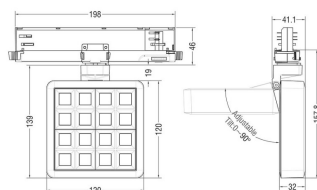

Scheme

Product

Real power (W)	27.55

Real luminous flux (Lm)	1179

Luminous efficiency (Lm/W)	86.09

Beam angle (°)	48.3

Life time (h)	50000 h L80B10

IP	20

Electrical class insulation	Clas II

Colour	Black

Chip Brand	OSRAM

Control gear included	Yes

Control gear	ON/OFF

Flicker Free	Yes

Light source	LED

Type of LED	COB

Colour temperature (K)	3000

Colour consistency (SDCM)	SDCM<3

CRI	90