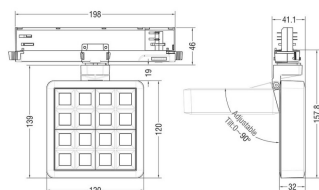

Scheme

Product

Real power (W)	27.55

Real luminous flux (Lm)	1179

Luminous efficiency (Lm/W)	86.09

Beam angle (°)	48.3

Life time (h)	50000 h L80B10

IP	20

Electrical class insulation	Clas II

Colour	Black

Chip Brand	OSRAM

Control gear included	Yes

Control gear	ON/OFF

Flicker Free	Yes

Light source	LED

Type of LED	COB

Colour temperature (K)	3000

Colour consistency (SDCM)	SDCM<3

CRI	90