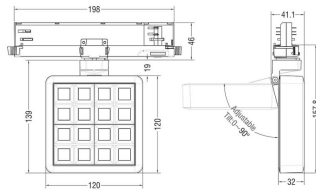

Scheme

Product

Real power (W) 27.55

Real luminous flux (Lm) 1179

Luminous efficiency (Lm/W) 86.09

Beam angle (°) 48.3

Life time (h) 50000 h L80B10

IP 20

Electrical class insulation Clas II

Colour Grey

Chip Brand OSRAM

Control gear included Yes

Control gear ON/OFF

Flicker Free Yes

Light source LED

Type of LED COB

Colour temperature (K) 3000

Colour consistency (SDCM) SDCM<3

CRI 90