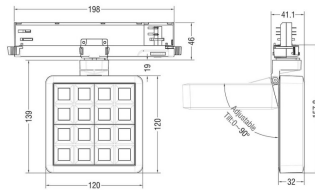

Scheme

Product

Real power (W) 27.55

Real luminous flux (Lm) 1179

Luminous efficiency (Lm/W) 86.09

Beam angle (°) 48.3

Life time (h) 50000 h L80B10

IP 20

Electrical class insulation Clas II

Colour White

Chip Brand OSRAM

Control gear included Yes

Control gear DALI

Flicker Free Yes

Light source LED

Type of LED COB

Colour temperature (K) 3000

Colour consistency (SDCM) SDCM<3

CRI 90