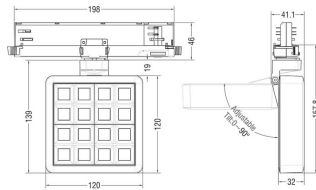

Scheme

Product

Real power (W) 27.55

Real luminous flux (Lm) 1179

Luminous efficiency (Lm/W) 86.09

Beam angle (°) 48.3

Life time (h) 50000 h L80B10

IP 20

Electrical class insulation Clas II

Colour White

Chip Brand OSRAM

Control gear included Yes

Control gear DALI

Flicker Free Yes

Light source LED

Type of LED COB

Colour temperature (K) 3000

Colour consistency (SDCM) SDCM<3

CRI 90