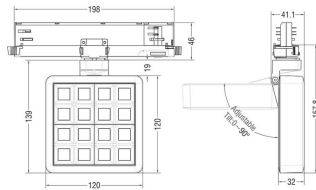

MATRIX 4x4

Lavov tracklight from the family MATRIX with a power of 27,55W, CRI 90 and CCT 3000K, 48,3 degrees beam angle. With a total lumen output of 1179lm, and a luminous efficacy of 86,09lm/W. Made in Die Cast Aluminum and finished in Black color. DALI driver.

Item code	86.T018.2333.02
Product type	Indoor
Category	Tracklights
Family	MATRIX
Subfamily	MATRIX 4x4

Pictograms

Scheme

Product

Real power (W)	27.55
Real luminous flux (Lm)	1179
Luminous efficiency (Lm/W)	86.09
Beam angle (°)	48.3
Life time (h)	50000 h L80B10
IP	20
Electrical class insulation	Clas II
Colour	Black
Chip Brand	OSRAM
Control gear included	Yes
Control gear	DALI
Flicker Free	Yes
Light source	LED
Type of LED	COB
Colour temperature (K)	3000
Colour consistency (SDCM)	SDCM<3
CRI	90