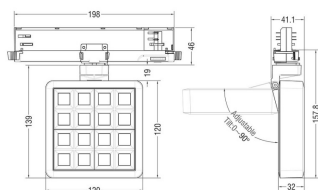

Scheme

Product

Real power (W) 27.55

Real luminous flux (Lm) 1179

Luminous efficiency (Lm/W) 86.09

Beam angle (°) 48.3

Life time (h) 50000 h L80B10

IP 20

Electrical class insulation Clas II

Colour Black

Chip Brand OSRAM

Control gear included Yes

Control gear DALI

Flicker Free Yes

Light source LED

Type of LED COB

Colour temperature (K) 3000

Colour consistency (SDCM) SDCM<3

CRI 90