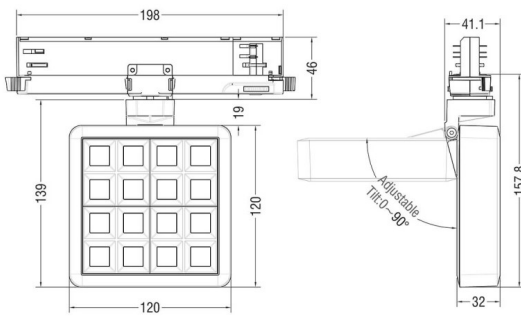

MATRIX 4x4

Lavov tracklight from the family MATRIX with a power of 27,55W, CRI 90 and CCT 3000K, 48,3 degrees beam angle. With a total lumen output of 1179lm, and a luminous efficacy of 86,09lm/W. Made in Die Cast Aluminum and finished in Black color. DALI driver.

Scheme

Item code	86.T018.2333.02
Product type	Indoor
Category	Tracklights
Family	MATRIX
Subfamily	MATRIX 4x4
Pictograms	

Product	
Real power (W)	27.55
Real luminous flux (Lm)	1179
Luminous efficiency (Lm/W)	86.09
Beam angle (º)	48.3
Life time (h)	50000 h L80B10
IP	20
Electrical class insulation	Clas II
Colour	Black
Chip Brand	OSRAM
Control gear included	Yes
Control gear	DALI
Flicker Free	Yes
Light source	LED
Type of LED	COB
Colour temperature (K)	3000
Colour consistency (SDCM)	SDCM<3
CRI	90