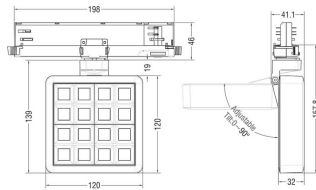

Scheme

Product

Real power (W) 27.55

Real luminous flux (Lm) 1179

Luminous efficiency (Lm/W) 86.09

Beam angle (°) 48.3

Life time (h) 50000 h L80B10

IP 20

Electrical class insulation Clas II

Colour Black

Chip Brand OSRAM

Control gear included Yes

Control gear DALI

Flicker Free Yes

Light source LED

Type of LED COB

Colour temperature (K) 3000

Colour consistency (SDCM) SDCM<3

CRI 90