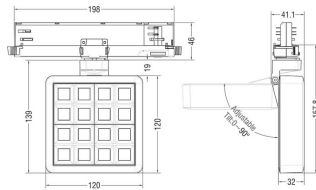

Scheme

Product

Real power (W) 27.55

Real luminous flux (Lm) 1179

Luminous efficiency (Lm/W) 86.09

Beam angle (°) 48.3

Life time (h) 50000 h L80B10

IP 20

Electrical class insulation Clas II

Colour Grey

Chip Brand OSRAM

Control gear included Yes

Control gear DALI

Flicker Free Yes

Light source LED

Type of LED COB

Colour temperature (K) 3000

Colour consistency (SDCM) SDCM<3

CRI 90