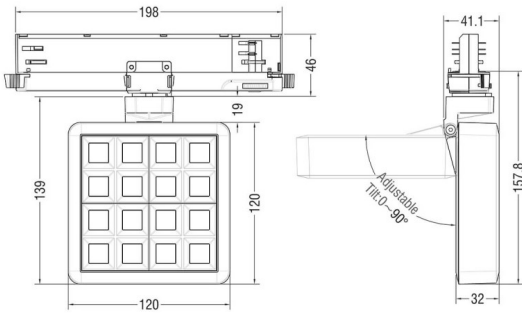

### MATRIX 4x4

Lavov tracklight from the family MATRIX with a power of 27,55W, CRI 90 and CCT 3000K, 48,3 degrees beam angle. With a total lumen output of 1179lm, and a luminous efficacy of 86,09lm/W. Made in Die Cast Aluminum and finished in Grey color. DALI driver.

### Scheme

Item code	86.T018.2333.03
Product type	Indoor
Category	Tracklights
Family	MATRIX
Subfamily	MATRIX 4x4
Pictograms	

Product	
Real power (W)	27.55
Real luminous flux (Lm)	1179
Luminous efficiency (Lm/W)	86.09
Beam angle (°)	48.3
Life time (h)	50000 h L80B10
IP	20
Electrical class insulation	Clas II
Colour	Grey
Chip Brand	OSRAM
Control gear included	Yes
Control gear	DALI
Flicker Free	Yes
Light source	LED
Type of LED	COB
Colour temperature (K)	3000
Colour consistency (SDCM)	SDCM<3
CRI	90