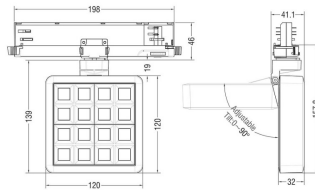

Scheme

Product

Real power (W)	27.57
Real luminous flux (Lm)	2215.9
Luminous efficiency (Lm/W)	80.37
Beam angle (°)	65.3
Life time (h)	50000 h L80B10
IP	20
Electrical class insulation	Clas II
Colour	White
Chip Brand	OSRAM
Control gear included	Yes
Control gear	ON/OFF
Flicker Free	Yes
Light source	LED
Type of LED	COB
Colour temperature (K)	3000
Colour consistency (SDCM)	SDCM<3
CRI	90