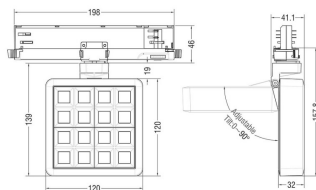

Scheme

Product

Real power (W) 27.57

Real luminous flux (Lm) 2215.9

Luminous efficiency (Lm/W) 80.37

Beam angle (°) 65.3

Life time (h) 50000 h L80B10

IP 20

Electrical class insulation Clas II

Colour White

Chip Brand OSRAM

Control gear included Yes

Control gear ON/OFF

Flicker Free Yes

Light source LED

Type of LED COB

Colour temperature (K) 3000

Colour consistency (SDCM) SDCM<3

CRI 90