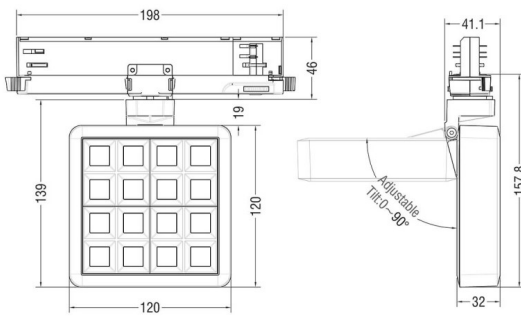

### MATRIX 4x4

Lavov tracklight from the family MATRIX with a power of 27,57W, CRI 90 and CCT 3000K, 65,3 degrees beam angle. With a total lumen output of 2215,9lm, and a luminous efficacy of 80,37lm/W. Made in Die Cast Aluminum and finished in Black color. ON/OFF driver.

### Scheme

Item code	86.T018.2341.02
Product type	Indoor
Category	Tracklights
Family	MATRIX
Subfamily	MATRIX 4x4

### Pictograms

Product	
Real power (W)	27.57
Real luminous flux (Lm)	2215.9
Luminous efficiency (Lm/W)	80.37
Beam angle (°)	65.3
Life time (h)	50000 h L80B10
IP	20
Electrical class insulation	Clas II
Colour	Black
Chip Brand	OSRAM
Control gear included	Yes
Control gear	ON/OFF
Flicker Free	Yes
Light source	LED
Type of LED	COB
Colour temperature (K)	3000
Colour consistency (SDCM)	SDCM3
CRI	90