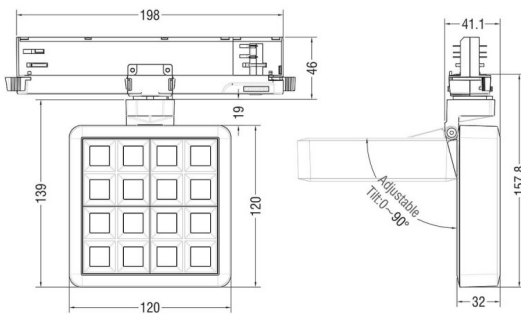

### MATRIX 4x4

Lavov tracklight from the family MATRIX with a power of 27,57W, CRI 90 and CCT 3000K, 65,3 degrees beam angle. With a total lumen output of 2215,9lm, and a luminous efficacy of 80,37lm/W. Made in Die Cast Aluminum and finished in Black color. ON/OFF driver.

### Scheme

Item code	86.T018.2341.02
Product type	Indoor
Category	Tracklights
Family	MATRIX
Subfamily	MATRIX 4x4

### Pictograms

Product	
Real power (W)	27.57
Real luminous flux (Lm)	2215.9
Luminous efficiency (Lm/W)	80.37
Beam angle (&ordm;)	65.3
Life time (h)	50000 h L80B10
IP	20
Electrical class insulation	Clas II
Colour	Black
Chip Brand	OSRAM
Control gear included	Yes
Control gear	ON/OFF
Flicker Free	Yes
Light source	LED
Type of LED	COB
Colour temperature (K)	3000
Colour consistency (SDCM)	SDCM<3
CRI	90