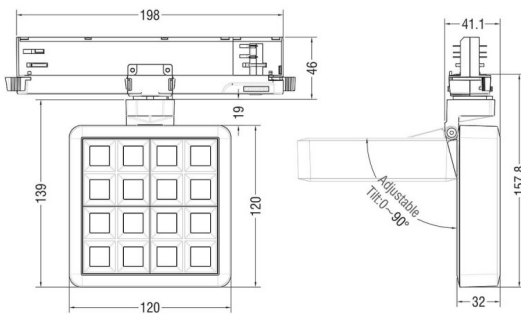

### MATRIX 4x4

Lavov tracklight from the family MATRIX with a power of 27,57W, CRI 90 and CCT 3000K, 65,3 degrees beam angle. With a total lumen output of 2215,9lm, and a luminous efficacy of 80,37lm/W. Made in Die Cast Aluminum and finished in Grey color. ON/OFF driver.

### Scheme

Item code	86.T018.2341.03
Product type	Indoor
Category	Tracklights
Family	MATRIX
Subfamily	MATRIX 4x4

### Pictograms

Product	
Real power (W)	27.57
Real luminous flux (Lm)	2215.9
Luminous efficiency (Lm/W)	80.37
Beam angle (°)	65.3
Life time (h)	50000 h L80B10
IP	20
Electrical class insulation	Clas II
Colour	Grey
Chip Brand	OSRAM
Control gear included	Yes
Control gear	ON/OFF
Flicker Free	Yes
Light source	LED
Type of LED	COB
Colour temperature (K)	3000
Colour consistency (SDCM)	SDCM3
CRI	90