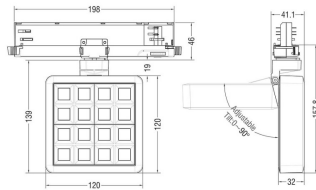

Scheme

Product

Real power (W) 27.57

Real luminous flux (Lm) 2215.9

Luminous efficiency (Lm/W) 80.37

Beam angle (°) 65.3

Life time (h) 50000 h L80B10

IP 20

Electrical class insulation Clas II

Colour White

Chip Brand OSRAM

Control gear included Yes

Control gear DALI

Flicker Free Yes

Light source LED

Type of LED COB

Colour temperature (K) 3000

Colour consistency (SDCM) SDCM<3

CRI 90