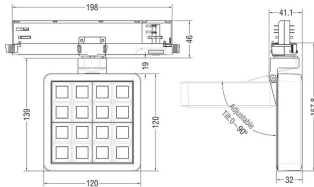

Scheme

Product

Real power (W) 27.57

Real luminous flux (Lm) 2215.9

Luminous efficiency (Lm/W) 80.37

Beam angle (°) 65.3

Life time (h) 50000 h L80B10

IP 20

Electrical class insulation Clas II

Colour Black

Chip Brand OSRAM

Control gear included Yes

Control gear DALI

Flicker Free Yes

Light source LED

Type of LED COB

Colour temperature (K) 3000

Colour consistency (SDCM) SDCM<3

CRI 90