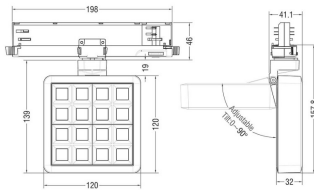

MATRIX 4x4

Lavov tracklight from the family MATRIX with a power of 27,57W, CRI 90 and CCT 3000K, 65,3 degrees beam angle. With a total lumen output of 2215,9lm, and a luminous efficacy of 80,37lm/W. Made in Die Cast Aluminum and finished in Black color. DALI driver.

Item code	86.T018.2343.02
Product type	Indoor
Category	Tracklights
Family	MATRIX
Subfamily	MATRIX 4x4

Pictograms

Scheme

Product

Real power (W)	27.57
Real luminous flux (Lm)	2215.9
Luminous efficiency (Lm/W)	80.37
Beam angle (°)	65.3
Life time (h)	50000 h L80B10
IP	20
Electrical class insulation	Clas II
Colour	Black
Chip Brand	OSRAM
Control gear included	Yes
Control gear	DALI
Flicker Free	Yes
Light source	LED
Type of LED	COB
Colour temperature (K)	3000
Colour consistency (SDCM)	SDCM<3
CRI	90