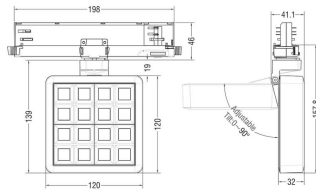

MATRIX 4x4

Lavov tracklight from the family MATRIX with a power of 27,57W, CRI 90 and CCT 3000K, 65,3 degrees beam angle. With a total lumen output of 2215,9lm, and a luminous efficacy of 80,37lm/W. Made in Die Cast Aluminum and finished in Black color. DALI driver.

Item code	86.T018.2343.02
Product type	Indoor
Category	Tracklights
Family	MATRIX
Subfamily	MATRIX 4x4

Pictograms

Scheme

Product

Real power (W)	27.57
Real luminous flux (Lm)	2215.9
Luminous efficiency (Lm/W)	80.37
Beam angle (°)	65.3
Life time (h)	50000 h L80B10
IP	20
Electrical class insulation	Clas II
Colour	Black
Chip Brand	OSRAM
Control gear included	Yes
Control gear	DALI
Flicker Free	Yes
Light source	LED
Type of LED	COB
Colour temperature (K)	3000
Colour consistency (SDCM)	SDCM<3
CRI	90