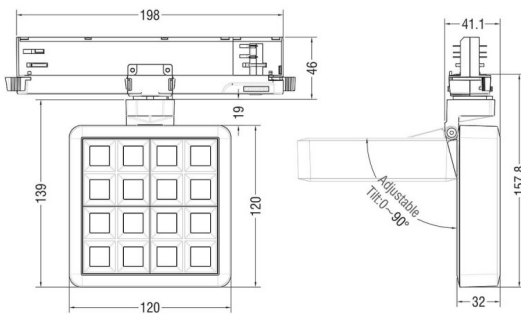

### MATRIX 4x4

Lavov tracklight from the family MATRIX with a power of 27,57W, CRI 90 and CCT 3000K, 65,3 degrees beam angle. With a total lumen output of 2215,9lm, and a luminous efficacy of 80,37lm/W. Made in Die Cast Aluminum and finished in Grey color. DALI driver.

### Scheme

Item code	86.T018.2343.03
Product type	Indoor
Category	Tracklights
Family	MATRIX
Subfamily	MATRIX 4x4

### Pictograms

Product	
Real power (W)	27.57
Real luminous flux (Lm)	2215.9
Luminous efficiency (Lm/W)	80.37
Beam angle (°)	65.3
Life time (h)	50000 h L80B10
IP	20
Electrical class insulation	Clas II
Colour	Grey
Chip Brand	OSRAM
Control gear included	Yes
Control gear	DALI
Flicker Free	Yes
Light source	LED
Type of LED	COB
Colour temperature (K)	3000
Colour consistency (SDCM)	SDCM3
CRI	90