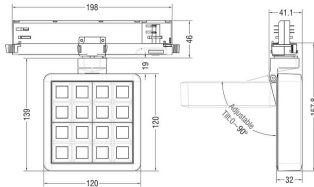

Scheme

Product

Real power (W) 27.57

Real luminous flux (Lm) 2215.9

Luminous efficiency (Lm/W) 80.37

Beam angle (°) 65.3

Life time (h) 50000 h L80B10

IP 20

Electrical class insulation Clas II

Colour Grey

Chip Brand OSRAM

Control gear included Yes

Control gear DALI

Flicker Free Yes

Light source LED

Type of LED COB

Colour temperature (K) 3000

Colour consistency (SDCM) SDCM<3

CRI 90