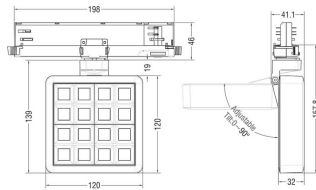

Scheme

Product

Real power (W) 27.57

Real luminous flux (Lm) 2215.9

Luminous efficiency (Lm/W) 80.37

Beam angle (°) 65.3

Life time (h) 50000 h L80B10

IP 20

Electrical class insulation Clas II

Colour Grey

Chip Brand OSRAM

Control gear included Yes

Control gear DALI

Flicker Free Yes

Light source LED

Type of LED COB

Colour temperature (K) 3000

Colour consistency (SDCM) SDCM<3

CRI 90