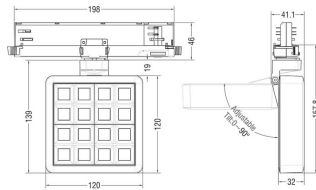

Scheme

Product

Real power (W) 27.53

Real luminous flux (Lm) 2358

Luminous efficiency (Lm/W) 85.64

Beam angle (°) 12

Life time (h) 50000 h L80B10

IP 20

Electrical class insulation Clas II

Colour White

Chip Brand OSRAM

Control gear included Yes

Control gear ON/OFF

Flicker Free Yes

Light source LED

Type of LED COB

Colour temperature (K) 4000

Colour consistency (SDCM) SDCM<3

CRI 90