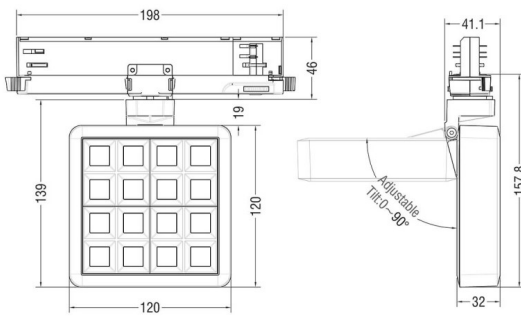

MATRIX 4x4

Lavov tracklight from the family MATRIX with a power of 27,53W, CRI 90 and CCT 4000K, 12 degrees beam angle. With a total lumen output of 2358lm, and a luminous efficacy of 85,64lm/W. Made in Die Cast Aluminum and finished in Black color. ON/OFF driver.

Scheme

Item code	86.T018.2411.02
Product type	Indoor
Category	Tracklights
Family	MATRIX
Subfamily	MATRIX 4x4

Pictograms

Product	
Real power (W)	27.53
Real luminous flux (Lm)	2358
Luminous efficiency (Lm/W)	85.64
Beam angle (°)	12
Life time (h)	50000 h L80B10
IP	20
Electrical class insulation	Clas II
Colour	Black
Chip Brand	OSRAM
Control gear included	Yes
Control gear	ON/OFF
Flicker Free	Yes
Light source	LED
Type of LED	COB
Colour temperature (K)	4000
Colour consistency (SDCM)	SDCM3
CRI	90