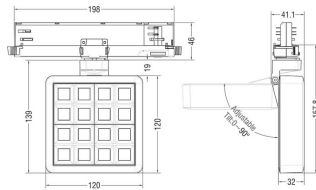

Scheme

Product

Real power (W) 27.53

Real luminous flux (Lm) 2358

Luminous efficiency (Lm/W) 85.64

Beam angle (°) 12

Life time (h) 50000 h L80B10

IP 20

Electrical class insulation Clas II

Colour Black

Chip Brand OSRAM

Control gear included Yes

Control gear ON/OFF

Flicker Free Yes

Light source LED

Type of LED COB

Colour temperature (K) 4000

Colour consistency (SDCM) SDCM<3

CRI 90