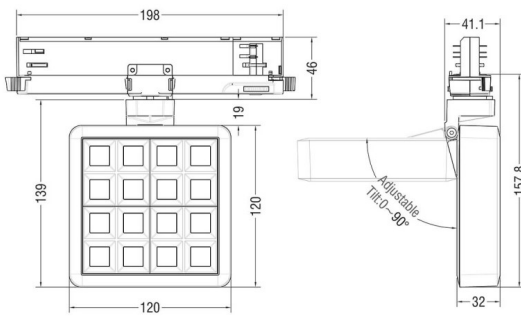

MATRIX 4x4

Lavov tracklight from the family MATRIX with a power of 27,53W, CRI 90 and CCT 4000K, 12 degrees beam angle. With a total lumen output of 2358lm, and a luminous efficacy of 85,64lm/W. Made in Die Cast Aluminum and finished in Grey color. ON/OFF driver.

Scheme

Item code	86.T018.2411.03
Product type	Indoor
Category	Tracklights
Family	MATRIX
Subfamily	MATRIX 4x4

Pictograms

Product	
Real power (W)	27.53
Real luminous flux (Lm)	2358
Luminous efficiency (Lm/W)	85.64
Beam angle (º)	12
Life time (h)	50000 h L80B10
IP	20
Electrical class insulation	Clas II
Colour	Grey
Chip Brand	OSRAM
Control gear included	Yes
Control gear	ON/OFF
Flicker Free	Yes
Light source	LED
Type of LED	COB
Colour temperature (K)	4000
Colour consistency (SDCM)	SDCM<3
CRI	90