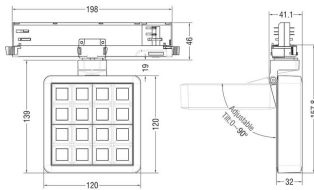

Scheme

Product

Real power (W) 27.53

Real luminous flux (Lm) 2358

Luminous efficiency (Lm/W) 85.64

Beam angle (°) 12

Life time (h) 50000 h L80B10

IP 20

Electrical class insulation Clas II

Colour Grey

Chip Brand OSRAM

Control gear included Yes

Control gear ON/OFF

Flicker Free Yes

Light source LED

Type of LED COB

Colour temperature (K) 4000

Colour consistency (SDCM) SDCM<3

CRI 90