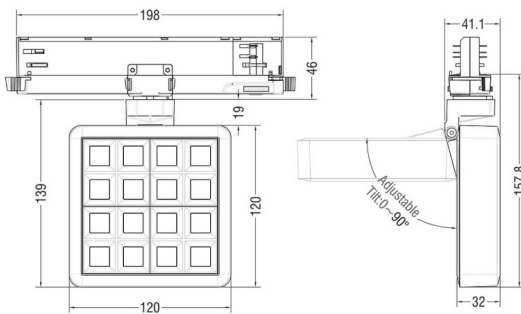

MATRIX 4x4

Lavov tracklight from the family MATRIX with a power of 27,53W, CRI 90 and CCT 4000K, 12 degrees beam angle. With a total lumen output of 2358lm, and a luminous efficacy of 85,64lm/W. Made in Die Cast Aluminum and finished in Grey color. ON/OFF driver.

Item code	86.T018.2411.03
Product type	Indoor
Category	Tracklights
Family	MATRIX
Subfamily	MATRIX 4x4

Pictograms

Scheme

Product	
Real power (W)	27.53
Real luminous flux (Lm)	2358
Luminous efficiency (Lm/W)	85.64
Beam angle (°)	12
Life time (h)	50000 h L80B10
IP	20
Electrical class insulation	Clas II
Colour	Grey
Chip Brand	OSRAM
Control gear included	Yes
Control gear	ON/OFF
Flicker Free	Yes
Light source	LED
Type of LED	COB
Colour temperature (K)	4000
Colour consistency (SDCM)	SDCM<3
CRI	90