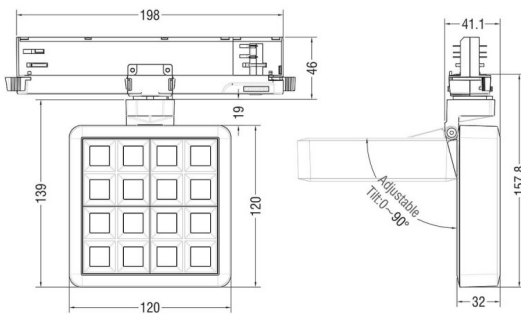

### MATRIX 4x4

Lavov tracklight from the family MATRIX with a power of 27,53W, CRI 90 and CCT 4000K, 12 degrees beam angle. With a total lumen output of 2358lm, and a luminous efficacy of 85,64lm/W. Made in Die Cast Aluminum and finished in Grey color. ON/OFF driver.

### Scheme

Item code	86.T018.2411.03
Product type	Indoor
Category	Tracklights
Family	MATRIX
Subfamily	MATRIX 4x4

### Pictograms

Product	
Real power (W)	27.53
Real luminous flux (Lm)	2358
Luminous efficiency (Lm/W)	85.64
Beam angle (&ordm;)	12
Life time (h)	50000 h L80B10
IP	20
Electrical class insulation	Clas II
Colour	Grey
Chip Brand	OSRAM
Control gear included	Yes
Control gear	ON/OFF
Flicker Free	Yes
Light source	LED
Type of LED	COB
Colour temperature (K)	4000
Colour consistency (SDCM)	SDCM<3
CRI	90