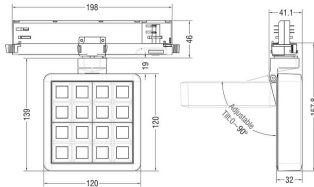

Scheme

Product

Real power (W) 27.53

Real luminous flux (Lm) 2358

Luminous efficiency (Lm/W) 85.64

Beam angle (°) 12

Life time (h) 50000 h L80B10

IP 20

Electrical class insulation Clas II

Colour White

Chip Brand OSRAM

Control gear included Yes

Control gear DALI

Flicker Free Yes

Light source LED

Type of LED COB

Colour temperature (K) 4000

Colour consistency (SDCM) SDCM<3

CRI 90