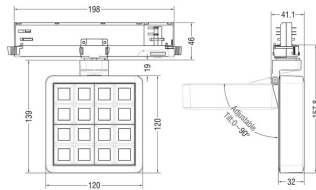

Scheme

Product

Real power (W) 27.53

Real luminous flux (Lm) 2358

Luminous efficiency (Lm/W) 85.64

Beam angle (°) 12

Life time (h) 50000 h L80B10

IP 20

Electrical class insulation Clas II

Colour White

Chip Brand OSRAM

Control gear included Yes

Control gear DALI

Flicker Free Yes

Light source LED

Type of LED COB

Colour temperature (K) 4000

Colour consistency (SDCM) SDCM<3

CRI 90