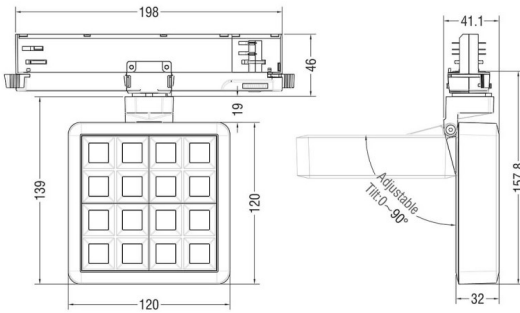

MATRIX 4x4

Lavov tracklight from the family MATRIX with a power of 27,53W, CRI 90 and CCT 4000K, 12 degrees beam angle. With a total lumen output of 2358lm, and a luminous efficacy of 85,64lm/W. Made in Die Cast Aluminum and finished in White color. DALI driver.

Item code	86.T018.2413.01
Product type	Indoor
Category	Tracklights
Family	MATRIX
Subfamily	MATRIX 4x4

Pictograms

Scheme

Product	
Real power (W)	27.53
Real luminous flux (Lm)	2358
Luminous efficiency (Lm/W)	85.64
Beam angle (&ordm;)	12
Life time (h)	50000 h L80B10
IP	20
Electrical class insulation	Clas II
Colour	White
Chip Brand	OSRAM
Control gear included	Yes
Control gear	DALI
Flicker Free	Yes
Light source	LED
Type of LED	COB
Colour temperature (K)	4000
Colour consistency (SDCM)	SDCM<3
CRI	90