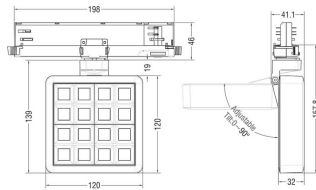

Scheme

Product

Real power (W) 27.53

Real luminous flux (Lm) 2358

Luminous efficiency (Lm/W) 85.64

Beam angle (°) 12

Life time (h) 50000 h L80B10

IP 20

Electrical class insulation Clas II

Colour Black

Chip Brand OSRAM

Control gear included Yes

Control gear DALI

Flicker Free Yes

Light source LED

Type of LED COB

Colour temperature (K) 4000

Colour consistency (SDCM) SDCM<3

CRI 90