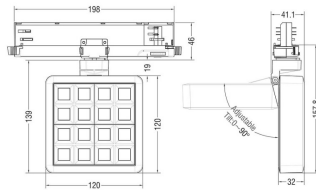

MATRIX 4x4

Lavov tracklight from the family MATRIX with a power of 27,53W, CRI 90 and CCT 4000K, 12 degrees beam angle. With a total lumen output of 2358lm, and a luminous efficacy of 85,64lm/W. Made in Die Cast Aluminum and finished in Black color. DALI driver.

Item code	86.T018.2413.02
Product type	Indoor
Category	Tracklights
Family	MATRIX
Subfamily	MATRIX 4x4

Pictograms

Scheme

Product

Real power (W)	27.53
Real luminous flux (Lm)	2358
Luminous efficiency (Lm/W)	85.64
Beam angle (°)	12
Life time (h)	50000 h L80B10
IP	20
Electrical class insulation	Clas II
Colour	Black
Chip Brand	OSRAM
Control gear included	Yes
Control gear	DALI
Flicker Free	Yes
Light source	LED
Type of LED	COB
Colour temperature (K)	4000
Colour consistency (SDCM)	SDCM<3
CRI	90