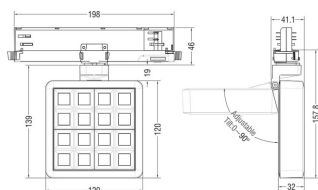

Subfamily	MATRIX 4x4
------------------	-------------------

Pictograms	
-------------------	---

Scheme

Product

Real power (W)	27.53
-----------------------	--------------

Real luminous flux (Lm)	2358
--------------------------------	-------------