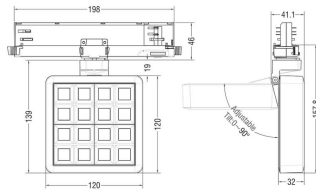

MATRIX 4x4

Lavov tracklight from the family MATRIX with a power of 27,55W, CRI 90 and CCT 4000K, 24,3 degrees beam angle. With a total lumen output of 2432,3lm, and a luminous efficacy of 88,27lm/W. Made in Die Cast Aluminum and finished in White color. ON/OFF driver.

Item code	86.T018.2421.01
Product type	Indoor
Category	Tracklights
Family	MATRIX
Subfamily	MATRIX 4x4

Pictograms

Scheme

Product

Real power (W)	27.55
Real luminous flux (Lm)	2432.3000000000002
Luminous efficiency (Lm/W)	88.27
Beam angle (°)	24.3
Life time (h)	50000 h L80B10
IP	20
Electrical class insulation	Clas II
Colour	White
Chip Brand	OSRAM
Control gear included	Yes
Control gear	ON/OFF
Flicker Free	Yes
Light source	LED
Type of LED	COB
Colour temperature (K)	4000
Colour consistency (SDCM)	SDCM<3
CRI	90