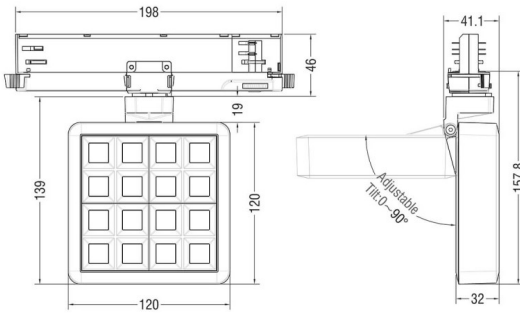

MATRIX 4x4

Lavov tracklight from the family MATRIX with a power of 27,55W, CRI 90 and CCT 4000K, 24,3 degrees beam angle. With a total lumen output of 2432,3lm, and a luminous efficacy of 88,27lm/W. Made in Die Cast Aluminum and finished in Black color. ON/OFF driver.

Item code	86.T018.2421.02
Product type	Indoor
Category	Tracklights
Family	MATRIX
Subfamily	MATRIX 4x4

Pictograms

Scheme

Product	
Real power (W)	27.55
Real luminous flux (Lm)	2432.3000000000002
Luminous efficiency (Lm/W)	88.27
Beam angle (°)	24.3
Life time (h)	50000 h L80B10
IP	20
Electrical class insulation	Clas II
Colour	Black
Chip Brand	OSRAM
Control gear included	Yes
Control gear	ON/OFF
Flicker Free	Yes
Light source	LED
Type of LED	COB
Colour temperature (K)	4000
Colour consistency (SDCM)	SDCM<3
CRI	90