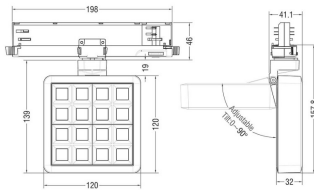

MATRIX 4x4

Lavov tracklight from the family MATRIX with a power of 27,55W, CRI 90 and CCT 4000K, 24,3 degrees beam angle. With a total lumen output of 2432,3lm, and a luminous efficacy of 88,27lm/W. Made in Die Cast Aluminum and finished in Black color. ON/OFF driver.

Item code	86.T018.2421.02
Product type	Indoor
Category	Tracklights
Family	MATRIX
Subfamily	MATRIX 4x4

Pictograms

Scheme

Product

Real power (W)	27.55
Real luminous flux (Lm)	2432.3000000000002
Luminous efficiency (Lm/W)	88.27
Beam angle (°)	24.3
Life time (h)	50000 h L80B10
IP	20
Electrical class insulation	Clas II
Colour	Black
Chip Brand	OSRAM
Control gear included	Yes
Control gear	ON/OFF
Flicker Free	Yes
Light source	LED
Type of LED	COB
Colour temperature (K)	4000
Colour consistency (SDCM)	SDCM<3
CRI	90