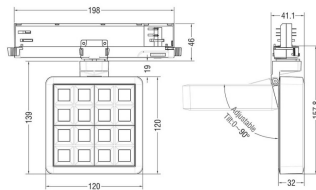

Subfamily	MATRIX 4x4
------------------	-------------------

Pictograms	
-------------------	---

Scheme

Product

Real power (W)	27.55
-----------------------	--------------

Real luminous flux (Lm)	2432.3000000000002
--------------------------------	---------------------------