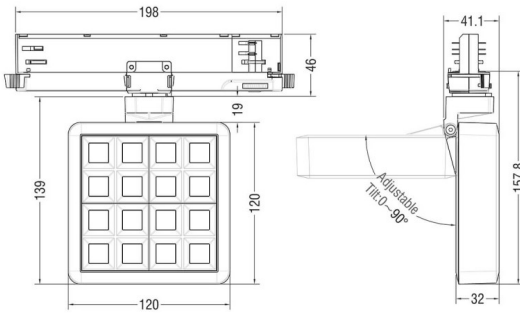

MATRIX 4x4

Lavov tracklight from the family MATRIX with a power of 27,55W, CRI 90 and CCT 4000K, 24,3 degrees beam angle. With a total lumen output of 2432,3lm, and a luminous efficacy of 88,27lm/W. Made in Die Cast Aluminum and finished in Grey color. ON/OFF driver.

Item code	86.T018.2421.03
Product type	Indoor
Category	Tracklights
Family	MATRIX
Subfamily	MATRIX 4x4

Pictograms

Scheme

Product	
Real power (W)	27.55
Real luminous flux (Lm)	2432.3000000000002
Luminous efficiency (Lm/W)	88.27
Beam angle (°)	24.3
Life time (h)	50000 h L80B10
IP	20
Electrical class insulation	Clas II
Colour	Grey
Chip Brand	OSRAM
Control gear included	Yes
Control gear	ON/OFF
Flicker Free	Yes
Light source	LED
Type of LED	COB
Colour temperature (K)	4000
Colour consistency (SDCM)	SDCM<3
CRI	90