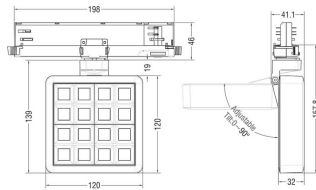

Scheme

Product

Real power (W)	27.55

Real luminous flux (Lm)	2432.3000000000002

Luminous efficiency (Lm/W)	88.27

Beam angle (°)	24.3

Life time (h)	50000 h L80B10

IP	20

Electrical class insulation	Clas II

Colour	White

Chip Brand	OSRAM

Control gear included	Yes

Control gear	DALI

Flicker Free	Yes

Light source	LED

Type of LED	COB

Colour temperature (K)	4000

Colour consistency (SDCM)	SDCM<3

CRI	90