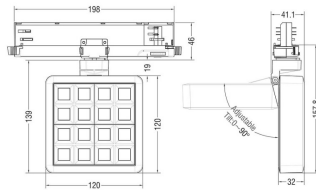

MATRIX 4x4

Lavov tracklight from the family MATRIX with a power of 27,55W, CRI 90 and CCT 4000K, 24,3 degrees beam angle. With a total lumen output of 2432,3lm, and a luminous efficacy of 88,27lm/W. Made in Die Cast Aluminum and finished in Black color. DALI driver.

| | |
|---------------------|------------------------|
| Item code | 86.T018.2423.02 |
| Product type | Indoor |
| Category | Tracklights |
| Family | MATRIX |
| Subfamily | MATRIX 4x4 |

Pictograms

Scheme

Product

| | |
|------------------------------------|---------------------------|
| Real power (W) | 27.55 |
| Real luminous flux (Lm) | 2432.3000000000002 |
| Luminous efficiency (Lm/W) | 88.27 |
| Beam angle (°) | 24.3 |
| Life time (h) | 50000 h L80B10 |
| IP | 20 |
| Electrical class insulation | Clas II |
| Colour | Black |
| Chip Brand | OSRAM |
| Control gear included | Yes |
| Control gear | DALI |
| Flicker Free | Yes |
| Light source | LED |
| Type of LED | COB |
| Colour temperature (K) | 4000 |
| Colour consistency (SDCM) | SDCM<3 |
| CRI | 90 |