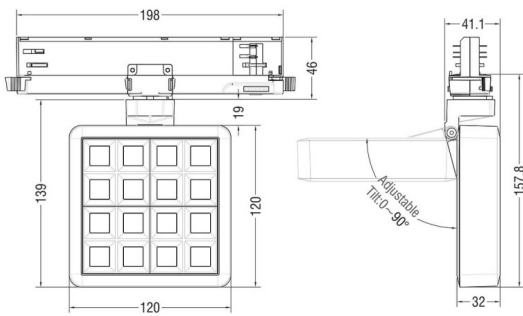

MATRIX 4x4

Lavov tracklight from the family MATRIX with a power of 27,55W, CRI 90 and CCT 4000K, 24,3 degrees beam angle. With a total lumen output of 2432,3lm, and a luminous efficacy of 88,27lm/W. Made in Die Cast Aluminum and finished in Grey color. DALI driver.

Scheme

Item code	86.T018.2423.03
Product type	Indoor
Category	Tracklights
Family	MATRIX
Subfamily	MATRIX 4x4

Pictograms

Product	
Real power (W)	27.55
Real luminous flux (Lm)	2432.3000000000002
Luminous efficiency (Lm/W)	88.27
Beam angle (°)	24.3
Life time (h)	50000 h L80B10
IP	20
Electrical class insulation	Clas II
Colour	Grey
Chip Brand	OSRAM
Control gear included	Yes
Control gear	DALI
Flicker Free	Yes
Light source	LED
Type of LED	COB
Colour temperature (K)	4000
Colour consistency (SDCM)	SDCM3
CRI	90