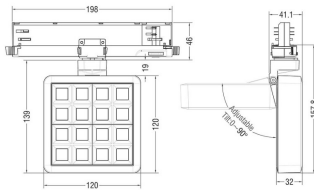

MATRIX 4x4

Lavov tracklight from the family MATRIX with a power of 27,55W, CRI 90 and CCT 4000K, 24,3 degrees beam angle. With a total lumen output of 2432,3lm, and a luminous efficacy of 88,27lm/W. Made in Die Cast Aluminum and finished in Grey color. DALI driver.

Item code	86.T018.2423.03
Product type	Indoor
Category	Tracklights
Family	MATRIX
Subfamily	MATRIX 4x4

Pictograms

Scheme

Product

Real power (W)	27.55
Real luminous flux (Lm)	2432.3000000000002
Luminous efficiency (Lm/W)	88.27
Beam angle (°)	24.3
Life time (h)	50000 h L80B10
IP	20
Electrical class insulation	Clas II
Colour	Grey
Chip Brand	OSRAM
Control gear included	Yes
Control gear	DALI
Flicker Free	Yes
Light source	LED
Type of LED	COB
Colour temperature (K)	4000
Colour consistency (SDCM)	SDCM<3
CRI	90