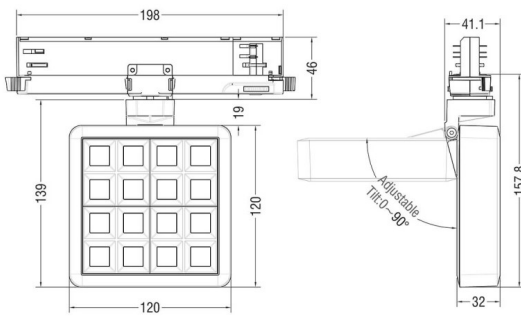

MATRIX 4x4

Lavov tracklight from the family MATRIX with a power of 27,55W, CRI 90 and CCT 4000K, 24,3 degrees beam angle. With a total lumen output of 2432,3lm, and a luminous efficacy of 88,27lm/W. Made in Die Cast Aluminum and finished in Grey color. DALI driver.

Scheme

Item code	86.T018.2423.03
Product type	Indoor
Category	Tracklights
Family	MATRIX
Subfamily	MATRIX 4x4

Pictograms

Product	
Real power (W)	27.55
Real luminous flux (Lm)	2432.3000000000002
Luminous efficiency (Lm/W)	88.27
Beam angle (º)	24.3
Life time (h)	50000 h L80B10
IP	20
Electrical class insulation	Clas II
Colour	Grey
Chip Brand	OSRAM
Control gear included	Yes
Control gear	DALI
Flicker Free	Yes
Light source	LED
Type of LED	COB
Colour temperature (K)	4000
Colour consistency (SDCM)	SDCM<3
CRI	90