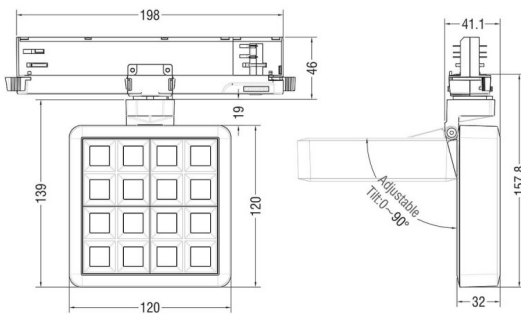

MATRIX 4x4

Lavov tracklight from the family MATRIX with a power of 27,55W, CRI 90 and CCT 4000K, 48,3 degrees beam angle. With a total lumen output of 1179lm, and a luminous efficacy of 86,09lm/W. Made in Die Cast Aluminum and finished in White color. ON/OFF driver.

Scheme

Item code	86.T018.2431.01
Product type	Indoor
Category	Tracklights
Family	MATRIX
Subfamily	MATRIX 4x4

Pictograms

Product	
Real power (W)	27.55
Real luminous flux (Lm)	1179
Luminous efficiency (Lm/W)	86.09
Beam angle (°)	48.3
Life time (h)	50000 h L80B10
IP	20
Electrical class insulation	Clas II
Colour	White
Chip Brand	OSRAM
Control gear included	Yes
Control gear	ON/OFF
Flicker Free	Yes
Light source	LED
Type of LED	COB
Colour temperature (K)	4000
Colour consistency (SDCM)	SDCM3
CRI	90