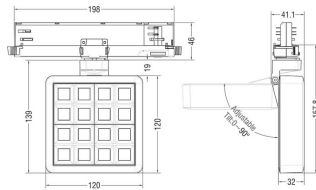

Scheme

Product

Real power (W) 27.55

Real luminous flux (Lm) 1179

Luminous efficiency (Lm/W) 86.09

Beam angle (°) 48.3

Life time (h) 50000 h L80B10

IP 20

Electrical class insulation Clas II

Colour White

Chip Brand OSRAM

Control gear included Yes

Control gear ON/OFF

Flicker Free Yes

Light source LED

Type of LED COB

Colour temperature (K) 4000

Colour consistency (SDCM) SDCM<3

CRI 90